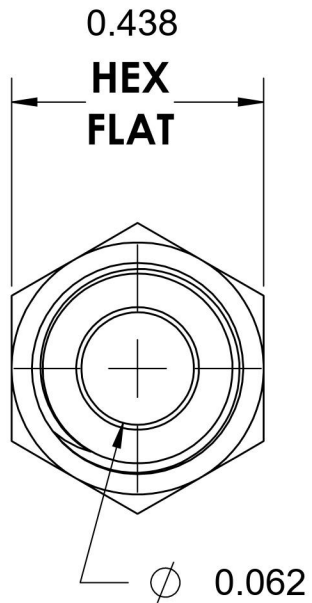

# 2404-02-02-SS

Stainless Steel, SAE J514 37° Flare Male Connector, 1/8" Male JIC x 1/8" Male NPTF 30°

6701 Cochran Road  
Solon, Ohio 44139  
Phone: (440) 248-1880  
Toll Free: 1-888-331-1523

<b>Temperature Rating</b>	<b>Material</b>	<b>Industry Standards</b> SAE J514 , SAE J476	<b>Series</b>
-425°F to 1200°F	316/316L Stainless Steel		2404-SS
<b>Pressure Rating</b>	<b>Finish</b>		<b>Series Description</b>
6000 psi	Passivated		SAE J514 37° Flare Male Connector