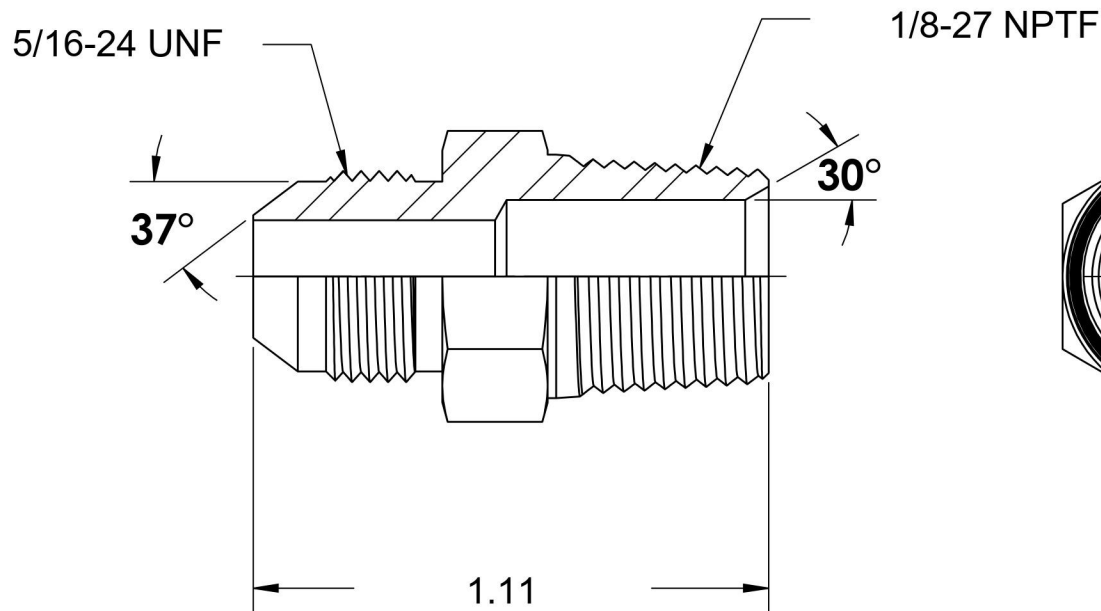

# 2404-02-02-SS

Stainless Steel, SAE J514 37° Flare Male Connector, 1/8" Male JIC x 1/8" Male NPTF 30°

6701 Cochran Road  
Solon, Ohio 44139  
Phone: (440) 248-1880  
Toll Free: 1-888-331-1523

<b>Temperature Rating</b>	<b>Material</b>	<b>Industry Standards</b> SAE J514 , SAE J476	<b>Series</b>
-425°F to 1200°F	316/316L Stainless Steel		2404-SS
<b>Pressure Rating</b>	<b>Finish</b>		<b>Series Description</b>
6000 psi	Passivated		SAE J514 37° Flare Male Connector