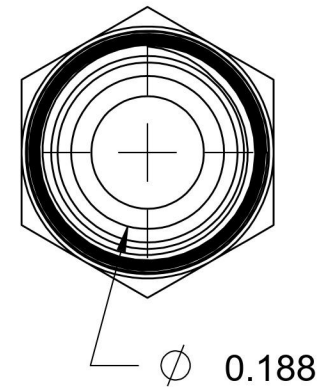

# 2404-02-02-SS

Stainless Steel, SAE J514 37° Flare Male Connector, 1/8" Male JIC x 1/8" Male NPTF 30°

6701 Cochran Road  
Solon, Ohio 44139  
Phone: (440) 248-1880  
Toll Free: 1-888-331-1523

<b>Temperature Rating</b>	<b>Material</b>	<b>Industry Standards</b> SAE J514 , SAE J476	<b>Series</b>
-425°F to 1200°F	316/316L Stainless Steel		2404-SS
<b>Pressure Rating</b>	<b>Finish</b>		<b>Series Description</b>
6000 psi	Passivated		SAE J514 37° Flare Male Connector