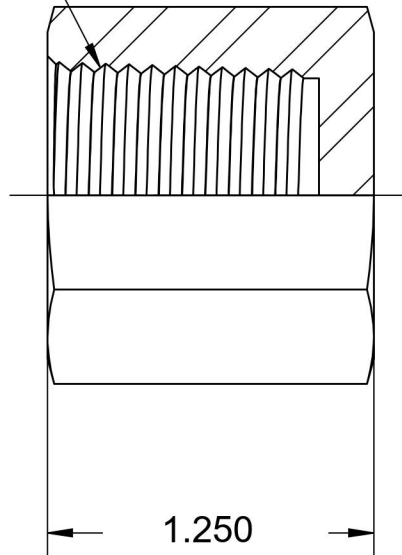

5406-C-20

Steel, SAE J514 Pipe Cap, 1-1/4" Female NPTF

1-1/4-11-1/2 NPTF

6701 Cochran Road
Solon, Ohio 44139
Phone: (440) 248-1880
Toll Free: 1-888-331-1523

Temperature Rating

-65°F to 500°F

Pressure Rating

2400 psi

Material

C1045/12L14 Steel

Finish

Trivalent Zinc

Industry Standards

SAE J514, SAE J476
ASTM B633

Series

5406-C

Series Description

SAE J514 Pipe Cap