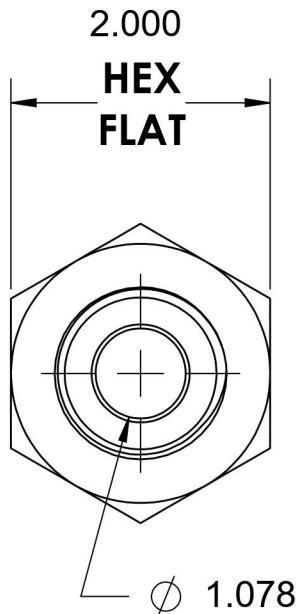

2405-20-20-SS

Stainless Steel, SAE J514 Flared Tube Female Connector, 1-1/4" Male JIC x 1-1/4" Female NPTF

1-5/8-12 UN

1-1/4-11-1/2 NPTF

6701 Cochran Road
Solon, Ohio 44139
Phone: (440) 248-1880
Toll Free: 1-888-331-1523