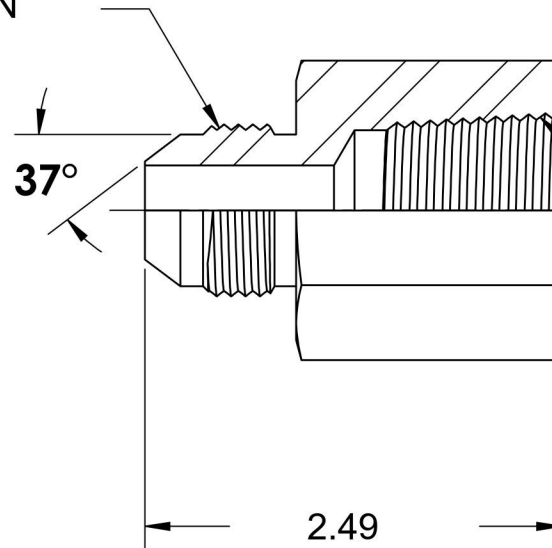

2405-20-20-SS

Stainless Steel, SAE J514 Flared Tube Female Connector, 1-1/4" Male JIC x 1-1/4" Female NPTF

1-5/8-12 UN

1-1/4-11-1/2 NPTF

6701 Cochran Road
Solon, Ohio 44139
Phone: (440) 248-1880
Toll Free: 1-888-331-1523

Temperature Rating

-425°F to 1200°F

Material

316/316L Stainless Steel

Industry Standards

SAE J514 , SAE J476

Series

2405-SS

Pressure Rating

2500 psi

Finish

Passivated

Series Description

SAE J514 Flared Tube
Female Connector