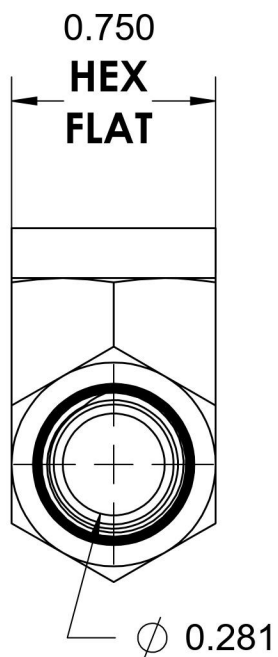

5602-04-04-04-FG-B

Brass, SAE J514 Pipe Male Run Tee, 1/4" Male NPTF 30° x 1/4" Female NPTF

6701 Cochran Road
Solon, Ohio 44139
Phone: (440) 248-1880
Toll Free: 1-888-331-1523

Temperature Rating -325°F to 400°F	Material CA37700 Brass	Industry Standards SAE J514, SAE J476	Series 5602-B
Pressure Rating 3200 psi	Finish Natural Finish		Series Description SAE J514 Pipe Male Run Tee