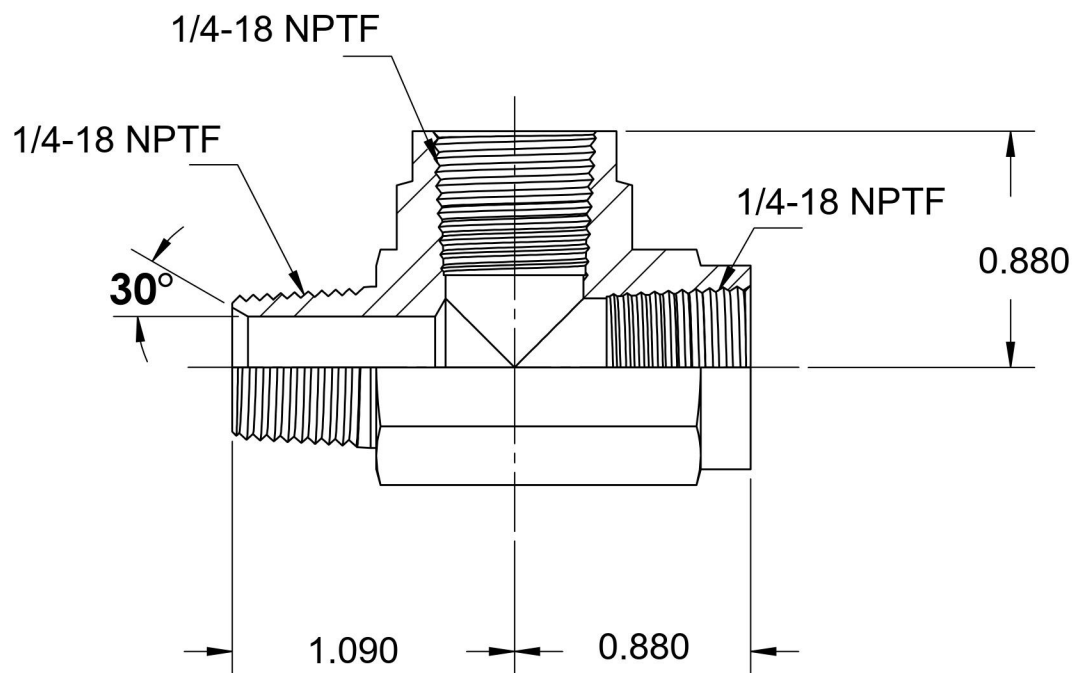

5602-04-04-04-FG-B

Brass, SAE J514 Pipe Male Run Tee, 1/4" Male NPTF 30° x 1/4" Female NPTF

6701 Cochran Road
Solon, Ohio 44139
Phone: (440) 248-1880
Toll Free: 1-888-331-1523

Temperature Rating -325°F to 400°F	Material CA37700 Brass	Industry Standards SAE J514, SAE J476	Series 5602-B
Pressure Rating 3200 psi	Finish Natural Finish		Series Description SAE J514 Pipe Male Run Tee