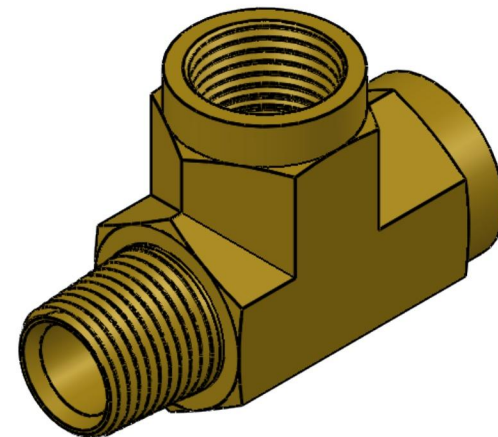

5602-04-04-04-FG-B

Brass, SAE J514 Pipe Male Run Tee, 1/4" Male NPTF 30° x 1/4" Female NPTF

6701 Cochran Road
Solon, Ohio 44139
Phone: (440) 248-1880
Toll Free: 1-888-331-1523

Temperature Rating -325°F to 400°F	Material CA37700 Brass	Industry Standards SAE J514, SAE J476	Series 5602-B
Pressure Rating 3200 psi	Finish Natural Finish		Series Description SAE J514 Pipe Male Run Tee