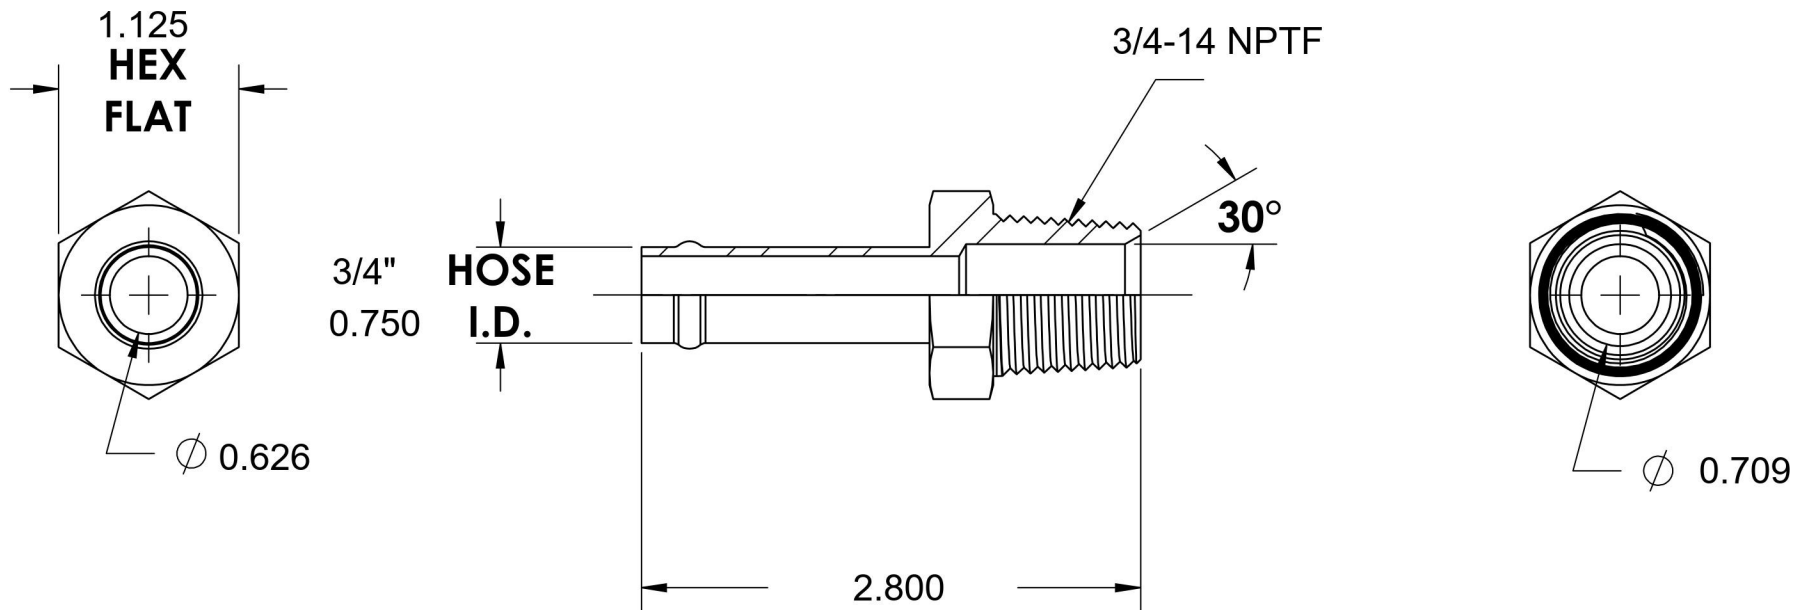

# 4404-12-12-SS

Stainless Steel, SAE J1231 Hose Bead Male Connector, 3/4" Beaded Hose Barb x 3/4" Male NPTF 30°

6701 Cochran Road  
Solon, Ohio 44139  
Phone: (440) 248-1880  
Toll Free: 1-888-331-1523

<b>Temperature Rating</b>	<b>Material</b>	<b>Industry Standards</b>	<b>Series</b>
-425°F to 1200°F	316/316L Stainless Steel	SAE J1231, SAE J476	4404-SS
<b>Pressure Rating</b>	<b>Finish</b>		<b>Series Description</b>
150 psi	Passivated		SAE J1231 Hose Bead Male Connector