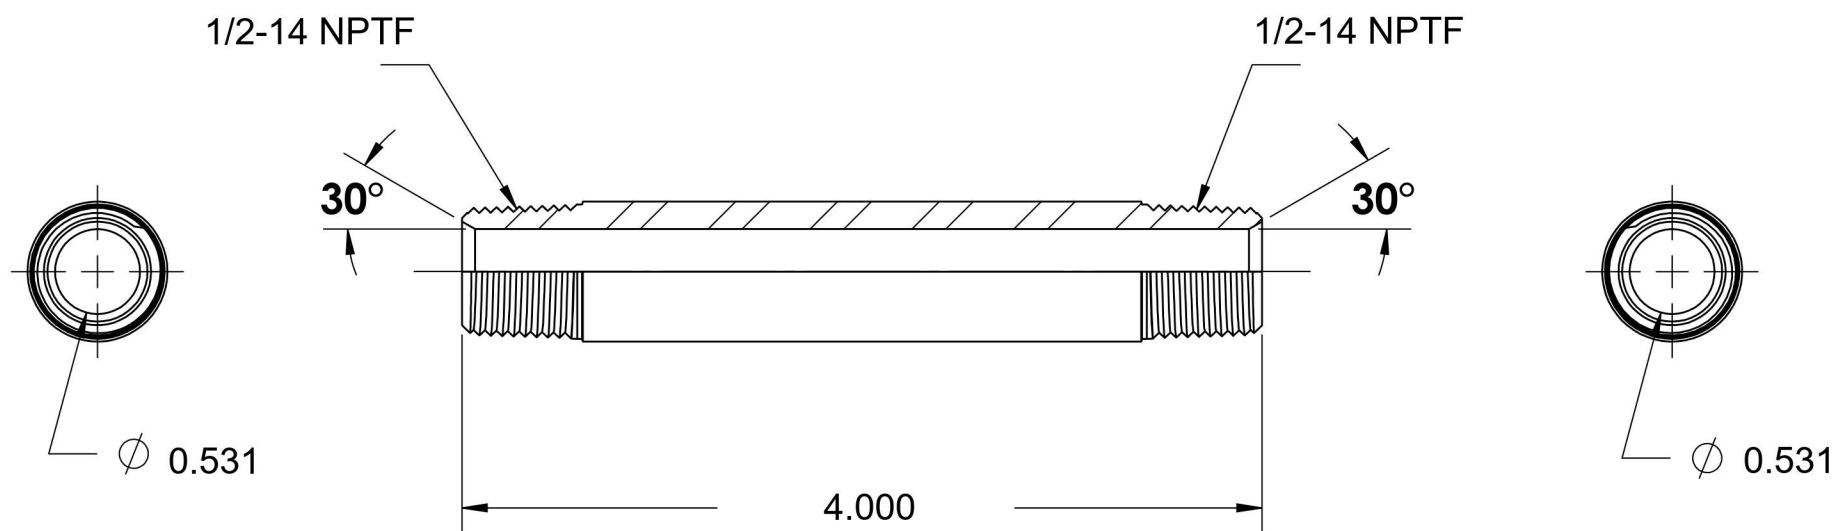

# 5404-N-08X4.000

Steel, SAE J514 Pipe Long Nipple, 1/2" Male NPTF 30° x 1/2" Male NPTF 30°

6701 Cochran Road  
Solon, Ohio 44139  
Phone: (440) 248-1880  
Toll Free: 1-888-331-1523

<b>Temperature Rating</b>	<b>Material</b>	<b>Industry Standards</b>	<b>Series</b>
-65°F to 500°F	C1045/12L14 Steel	SAE J514, SAE J476 ASTM B633	5404-N
<b>Pressure Rating</b>	<b>Finish</b>		<b>Series Description</b>
6000 psi	Trivalent Zinc		SAE J514 Pipe Long Nipple