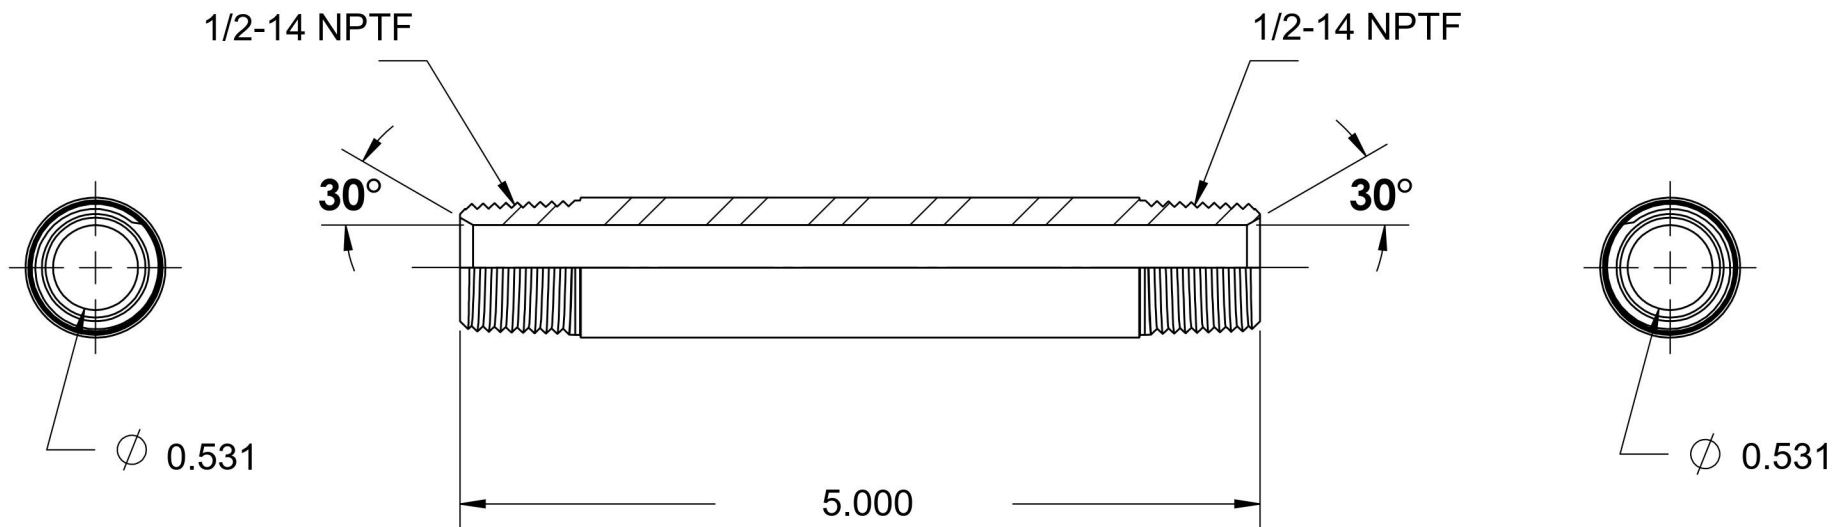

# 5404-N-08X5.000

Steel, SAE J514 Pipe Long Nipple, 1/2" Male NPTF 30° x 1/2" Male NPTF 30°

6701 Cochran Road  
Solon, Ohio 44139  
Phone: (440) 248-1880  
Toll Free: 1-888-331-1523

<b>Temperature Rating</b>	<b>Material</b>	<b>Industry Standards</b>	<b>Series</b>
-65°F to 500°F	C1045/12L14 Steel	SAE J514, SAE J476 ASTM B633	5404-N
<b>Pressure Rating</b>	<b>Finish</b>		<b>Series Description</b>
6000 psi	Trivalent Zinc		SAE J514 Pipe Long Nipple