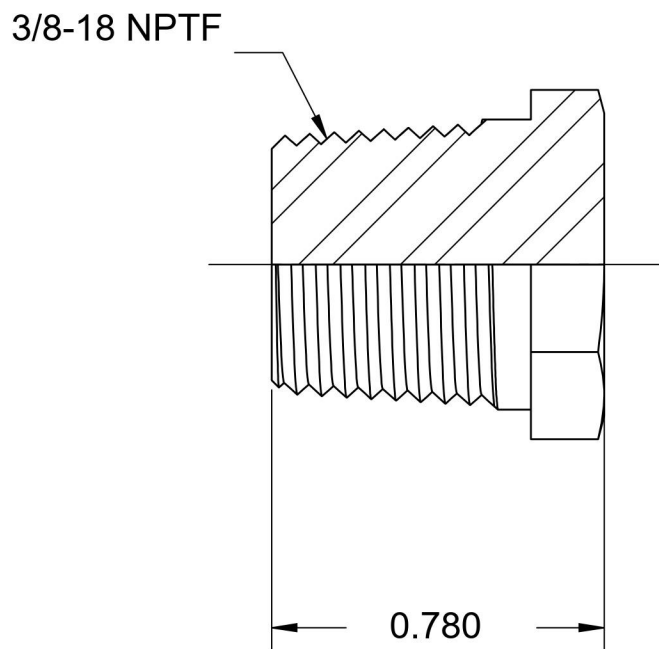

# 5406-P-06

Steel, SAE J531 Pipe Hex Head Plug, 3/8" Male NPTF

6701 Cochran Road  
Solon, Ohio 44139  
Phone: (440) 248-1880  
Toll Free: 1-888-331-1523

<b>Temperature Rating</b> -65°F to 500°F	<b>Material</b> C1045 / 12L14 Steel	<b>Industry Standards</b> SAE J531, SAE J476 ASTM B633	<b>Series</b> 5406-P
<b>Pressure Rating</b> 6000 psi	<b>Finish</b> Trivalent Zinc		<b>Series Description</b> SAE J531 Pipe Hex Head Plug