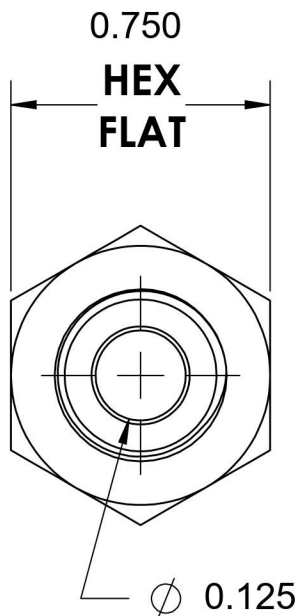

2405-03-04-SS

Stainless Steel, SAE J514 Flared Tube Female Connector, 3/16" Male JIC x 1/4" Female NPTF

3/8-24 UNF

1/4-18 NPTF

6701 Cochran Road
Solon, Ohio 44139
Phone: (440) 248-1880
Toll Free: 1-888-331-1523