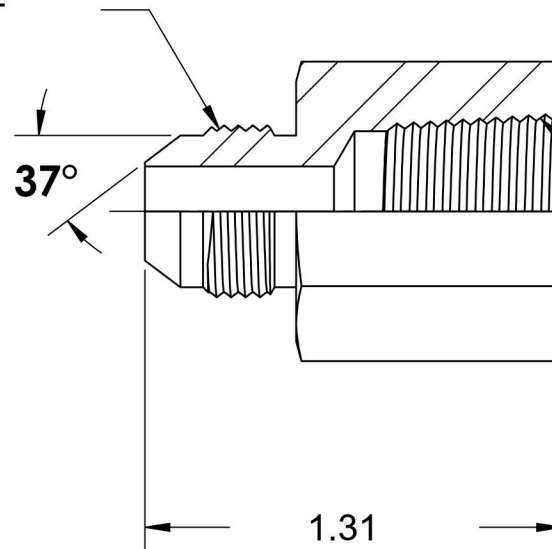

2405-03-04-SS

Stainless Steel, SAE J514 Flared Tube Female Connector, 3/16" Male JIC x 1/4" Female NPTF

3/8-24 UNF

1/4-18 NPTF

6701 Cochran Road
Solon, Ohio 44139
Phone: (440) 248-1880
Toll Free: 1-888-331-1523

Temperature Rating

-425°F to 1200°F

Material

316/316L Stainless Steel

Industry Standards

SAE J514 , SAE J476

Series

2405-SS

Pressure Rating

6000 psi

Finish

Passivated

Series Description

SAE J514 Flared Tube
Female Connector