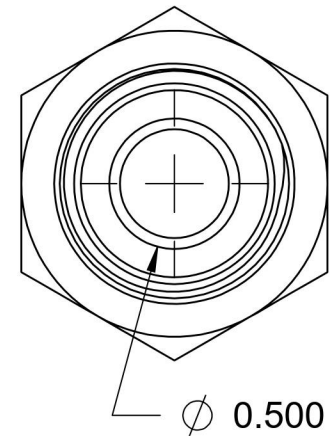

# 7002-12-08-SS

Stainless Steel, SAE J514 37° Flare Male BSPP Port/Line Connector, 3/4" Male JIC x 1/2-14 Male BSPP 60° Line/Port

6701 Cochran Road  
Solon, Ohio 44139  
Phone: (440) 248-1880  
Toll Free: 1-888-331-1523

<b>Temperature Rating</b>	<b>Material</b>	<b>Industry Standards</b>	<b>Series</b>
-425°F to 1200°F	316/316L Stainless Steel	SAE J514, ISO 1179	7002-SS
<b>Pressure Rating</b>	<b>Finish</b>	ISO 8434-6	<b>Series Description</b>
2900 psi	Passivated		SAE J514 37° Flare Male BSPP Port/Line Connector