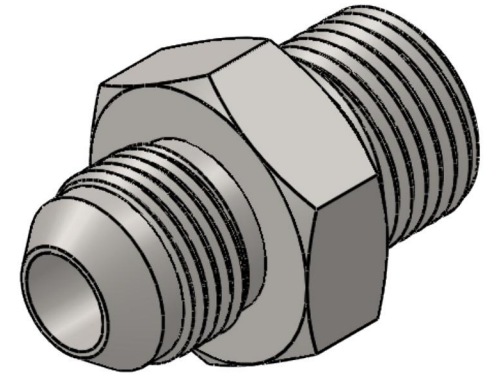

# 7002-12-08-SS

Stainless Steel, SAE J514 37° Flare Male BSPP Port/Line Connector, 3/4" Male JIC x 1/2-14 Male BSPP 60° Line/Port

6701 Cochran Road  
Solon, Ohio 44139  
Phone: (440) 248-1880  
Toll Free: 1-888-331-1523

<b>Temperature Rating</b>	<b>Material</b>	<b>Industry Standards</b>	<b>Series</b>
-425°F to 1200°F	316/316L Stainless Steel	SAE J514, ISO 1179	7002-SS
<b>Pressure Rating</b>	<b>Finish</b>	ISO 8434-6	<b>Series Description</b>
2900 psi	Passivated		SAE J514 37° Flare Male BSPP Port/Line Connector