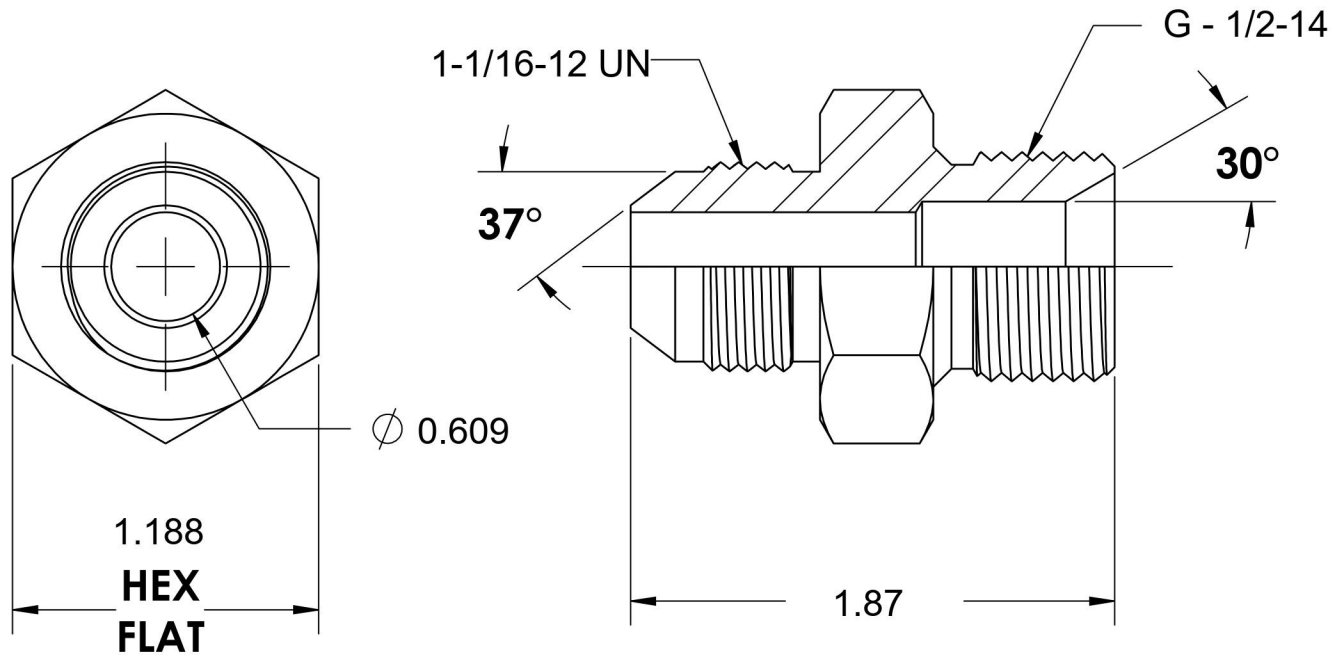

# 7002-12-08-SS

Stainless Steel, SAE J514 37° Flare Male BSPP Port/Line Connector, 3/4" Male JIC x 1/2-14 Male BSPP 60° Line/Port

6701 Cochran Road  
Solon, Ohio 44139  
Phone: (440) 248-1880  
Toll Free: 1-888-331-1523

<b>Temperature Rating</b>	<b>Material</b>	<b>Industry Standards</b>	<b>Series</b>
-425°F to 1200°F	316/316L Stainless Steel	SAE J514, ISO 1179	7002-SS
<b>Pressure Rating</b>	<b>Finish</b>	ISO 8434-6	<b>Series Description</b>
2900 psi	Passivated		SAE J514 37° Flare Male BSPP Port/Line Connector