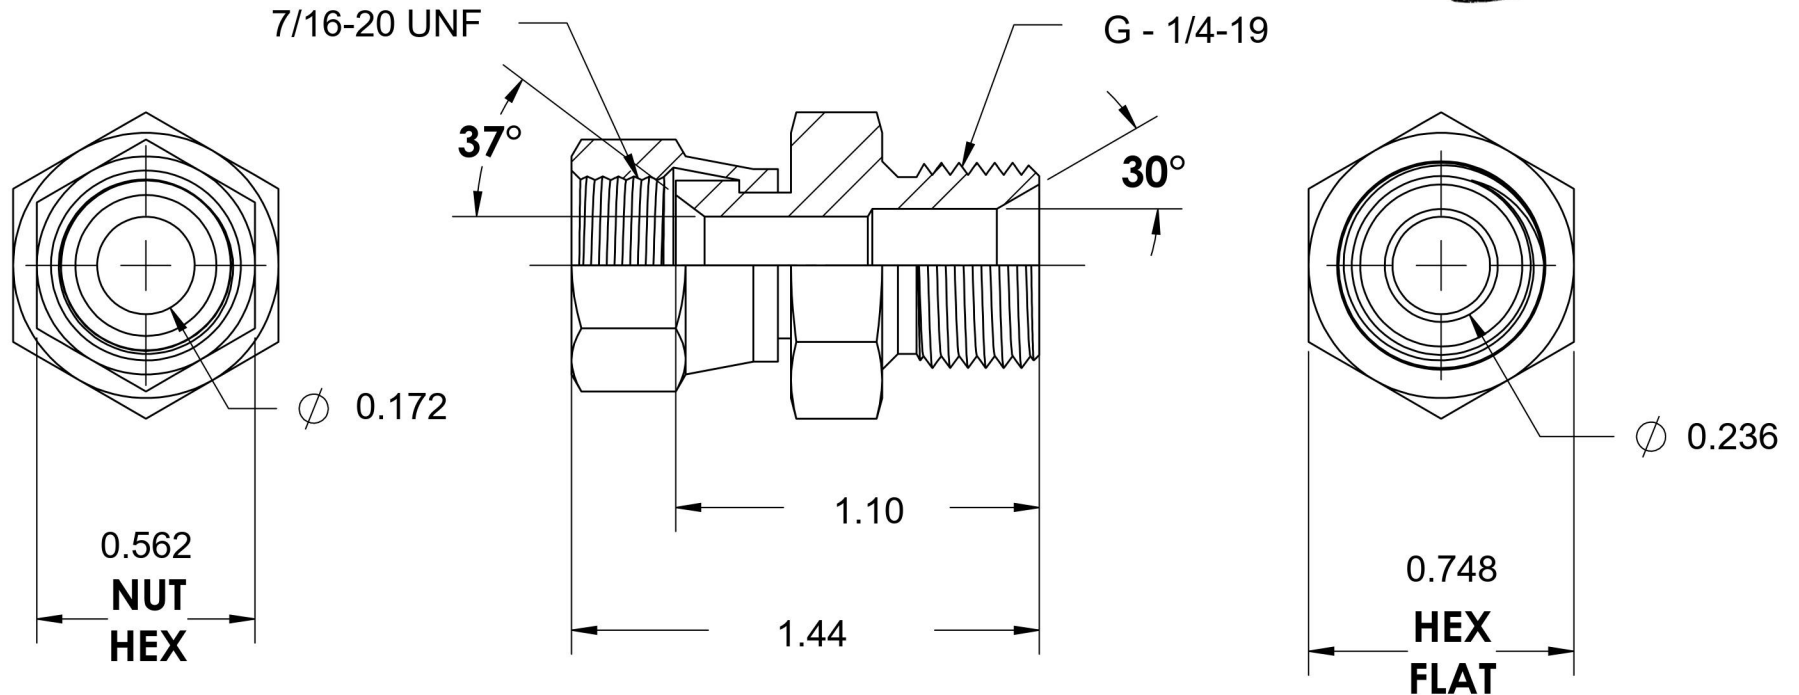

7022-04-04

Steel, SAE J514 37° Flare Swivel Male BSP Port/Line Connector, 1/4" Female JIC Swivel x 1/4-19 Male BSP 60° Line/Port

6701 Cochran Road
Solon, Ohio 44139
Phone: (440) 248-1880
Toll Free: 1-888-331-1523

Temperature Rating

-65°F to 500°F

Pressure Rating

5100 psi

Material

C1045 / 12L14 Steel

Finish

Trivalent Zinc

Industry Standards

SAE J514, ISO 1179

ISO 8434-6, ASTM B633

Series

7022

Series Description

SAE J514 37° Flare Swivel Male
BSP Port/Line Connector