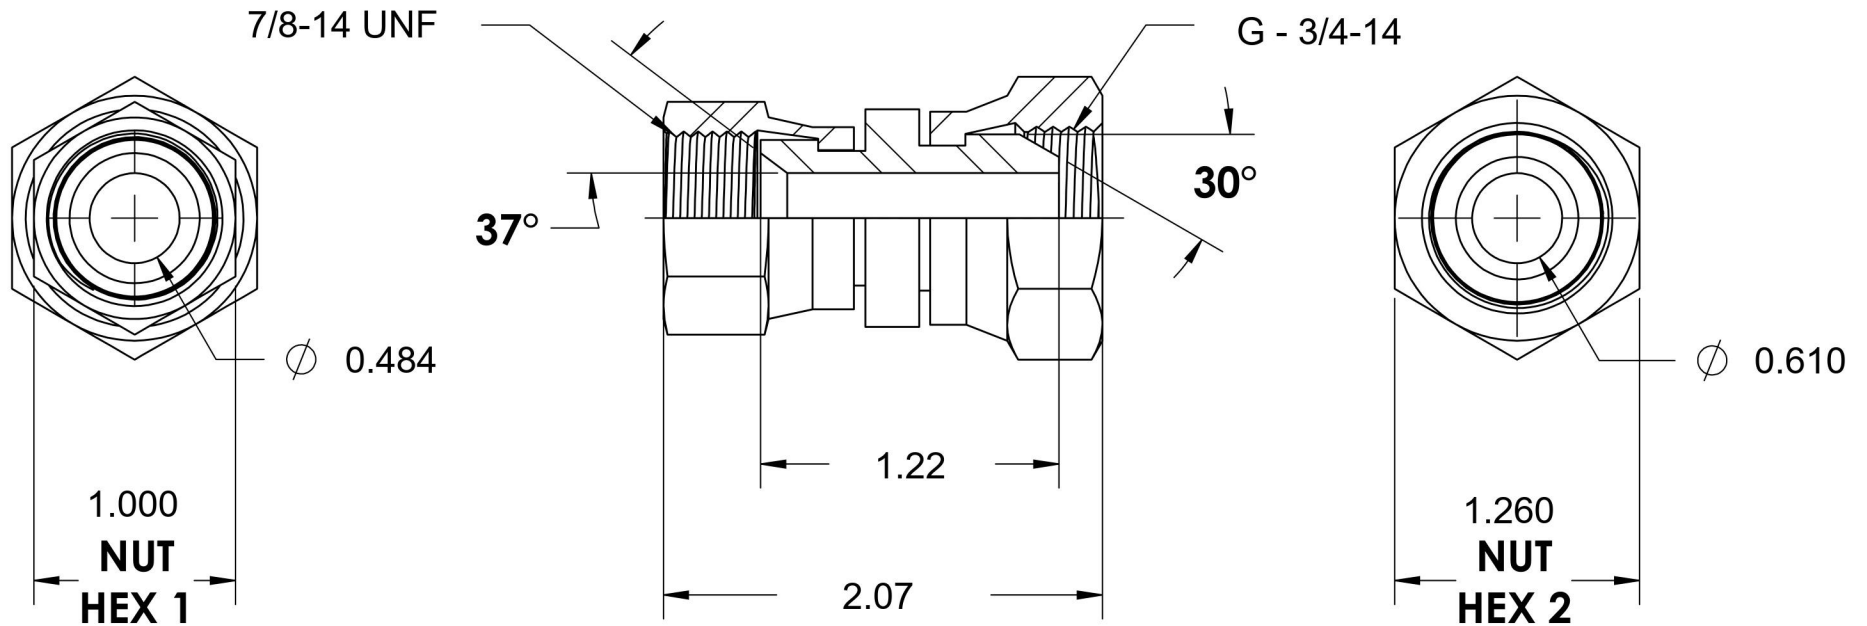

# 7023-10-12

Steel, SAE J514 37° Flare Swivel BSPP Connector, 5/8" Female JIC Swivel x 3/4-14 Female BSPP Swivel

6701 Cochran Road  
Solon, Ohio 44139  
Phone: (440) 248-1880  
Toll Free: 1-888-331-1523

<b>Temperature Rating</b> -65°F to 500°F	<b>Material</b> C1045 / 12L14 Steel	<b>Industry Standards</b> SAE J514, ISO 8434-6 ASTM B633	<b>Series</b> 7023
<b>Pressure Rating</b> 2900 psi	<b>Finish</b> Trivalent Zinc		<b>Series Description</b> SAE J514 37° Flare Swivel BSPP Connector