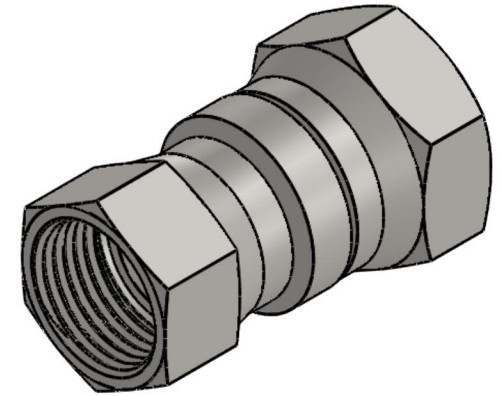

# 7023-10-12

Steel, SAE J514 37° Flare Swivel BSPP Connector, 5/8" Female JIC Swivel x 3/4-14 Female BSPP Swivel

6701 Cochran Road  
Solon, Ohio 44139  
Phone: (440) 248-1880  
Toll Free: 1-888-331-1523

<b>Temperature Rating</b> -65°F to 500°F	<b>Material</b> C1045 / 12L14 Steel	<b>Industry Standards</b> SAE J514, ISO 8434-6 ASTM B633	<b>Series</b> 7023
<b>Pressure Rating</b> 2900 psi	<b>Finish</b> Trivalent Zinc		<b>Series Description</b> SAE J514 37° Flare Swivel BSPP Connector