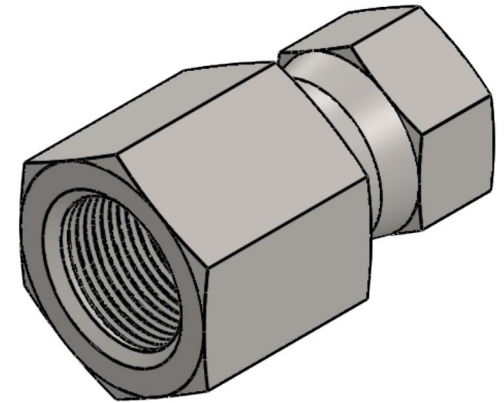

6506-12-12-SS

Stainless Steel, SAE J514 37° Flare Swivel Female Connector, 3/4" Female NPTF x 3/4" Female JIC Swivel

6701 Cochran Road
Solon, Ohio 44139
Phone: (440) 248-1880
Toll Free: 1-888-331-1523

| | | | |
|---------------------------|--------------------------|---------------------------|--|
| Temperature Rating | Material | Industry Standards | Series |
| -425°F to 1200°F | 316/316L Stainless Steel | SAE J514 , SAE J476 | 6506-SS |
| Pressure Rating | Finish | | Series Description |
| 4000 psi | Passivated | | SAE J514 37° Flare Swivel Female Connector |