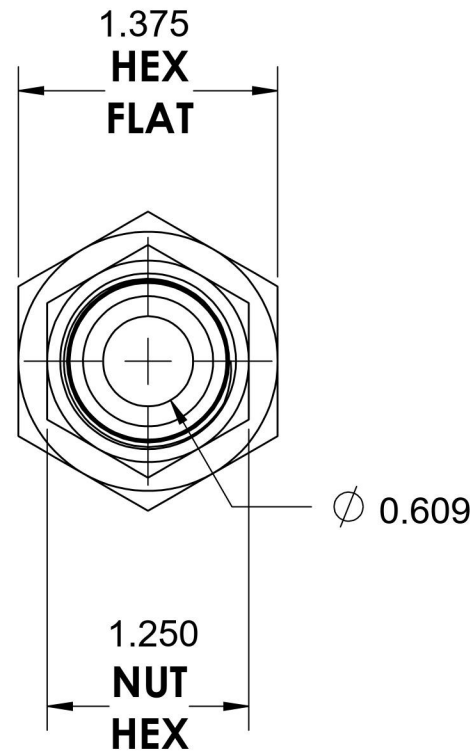

6506-12-12-SS

Stainless Steel, SAE J514 37° Flare Swivel Female Connector, 3/4" Female NPTF x 3/4" Female JIC Swivel

6701 Cochran Road
Solon, Ohio 44139
Phone: (440) 248-1880
Toll Free: 1-888-331-1523

| | | | |
|---------------------------|--------------------------|---------------------------|--|
| Temperature Rating | Material | Industry Standards | Series |
| -425°F to 1200°F | 316/316L Stainless Steel | SAE J514 , SAE J476 | 6506-SS |
| Pressure Rating | Finish | | Series Description |
| 4000 psi | Passivated | | SAE J514 37° Flare Swivel Female Connector |