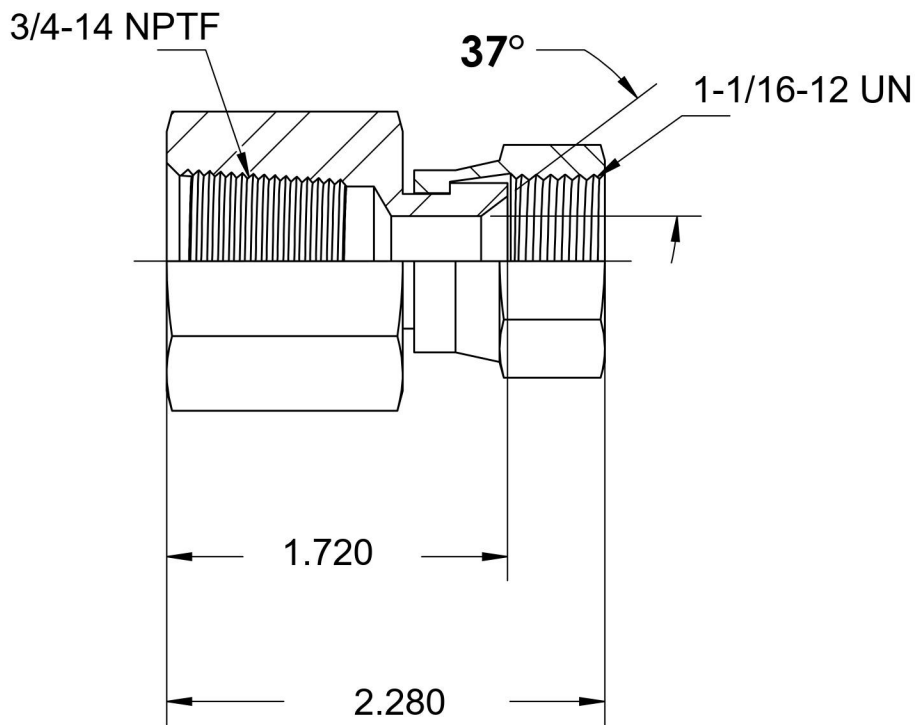

6506-12-12-SS

Stainless Steel, SAE J514 37° Flare Swivel Female Connector, 3/4" Female NPTF x 3/4" Female JIC Swivel

6701 Cochran Road
Solon, Ohio 44139
Phone: (440) 248-1880
Toll Free: 1-888-331-1523

| | | | |
|---------------------------|--------------------------|---------------------------|--|
| Temperature Rating | Material | Industry Standards | Series |
| -425°F to 1200°F | 316/316L Stainless Steel | SAE J514 , SAE J476 | 6506-SS |
| Pressure Rating | Finish | | Series Description |
| 4000 psi | Passivated | | SAE J514 37° Flare Swivel Female Connector |