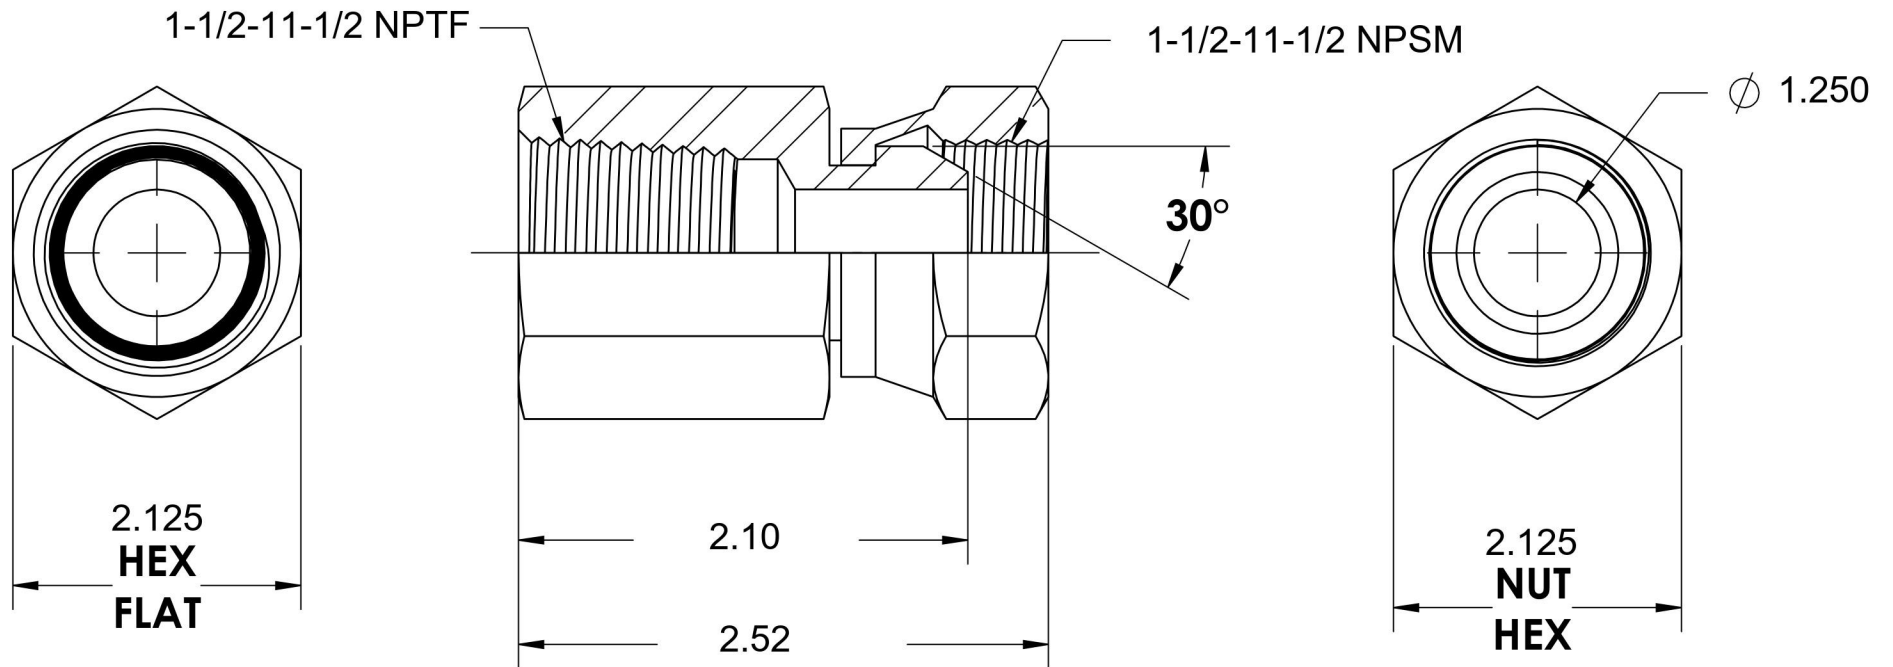

# 1405-24-24-SS

Stainless Steel, SAE J514 NPSM Swivel Female Connector, 1-1/2" Female NPTF x 1-1/2" Female NPSM Swivel

6701 Cochran Road  
Solon, Ohio 44139  
Phone: (440) 248-1880  
Toll Free: 1-888-331-1523

Temperature Rating	-425°F to 1200°F	Material	316/316L Stainless Steel	Industry Standards	SAE J514, SAE J476	Series	1405-SS
Pressure Rating	2000 psi	Finish	Passivated			Series Description	SAE J514 NPSM Swivel Female Connector