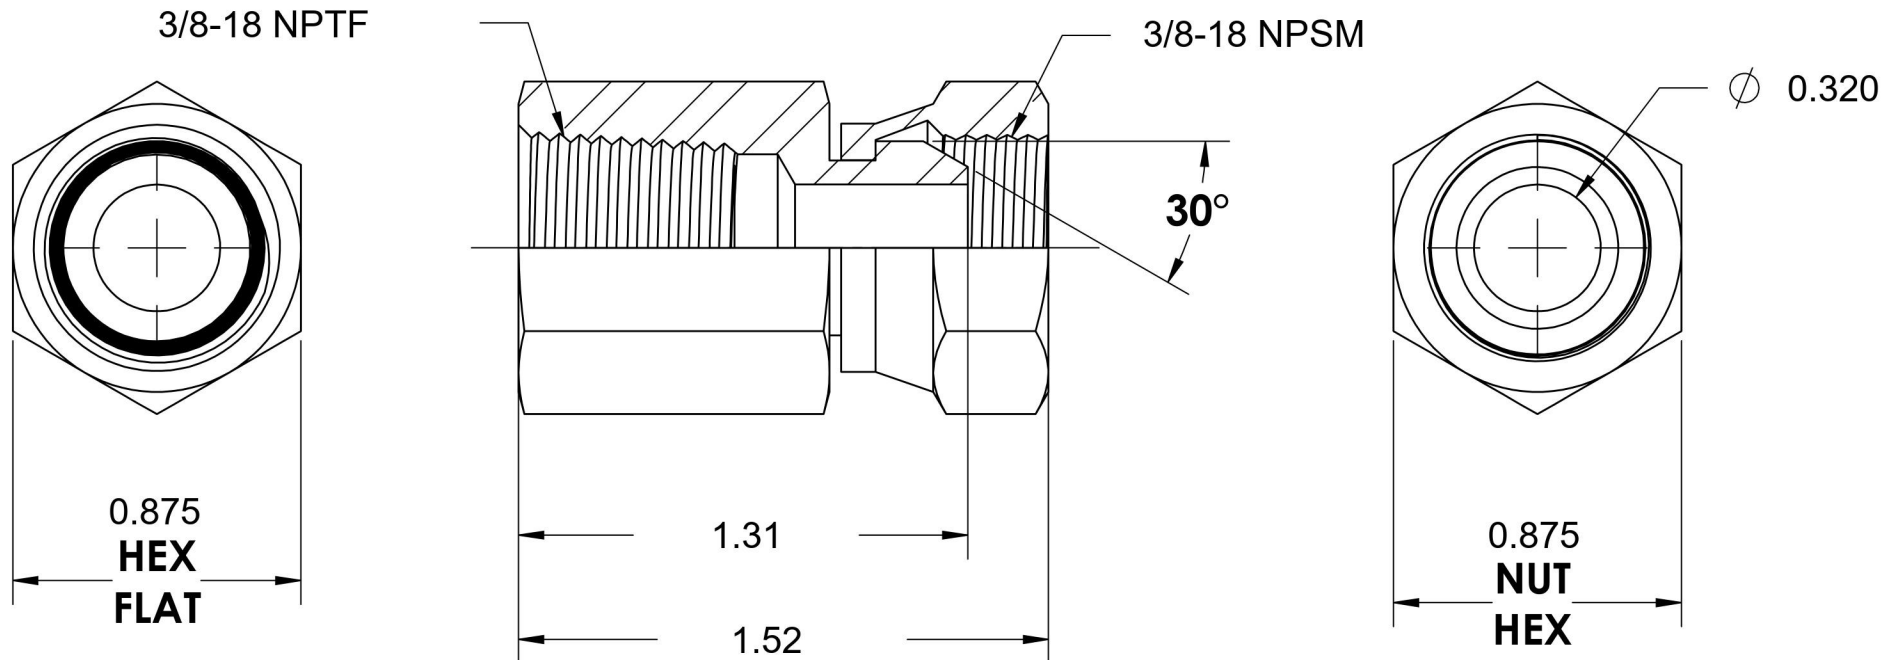

1405-06-06

Steel, SAE J514 NPSM Swivel Female Connector, 3/8" Female NPTF x 3/8" Female NPSM Swivel

6701 Cochran Road
Solon, Ohio 44139
Phone: (440) 248-1880
Toll Free: 1-888-331-1523

Temperature Rating -65°F to 500°F	Material C1045/12L14 Steel	Industry Standards SAE J514, SAE J476 ASTM B633	Series 1405
Pressure Rating 6000 psi	Finish Trivalent Zinc		Series Description SAE J514 NPSM Swivel Female Connector