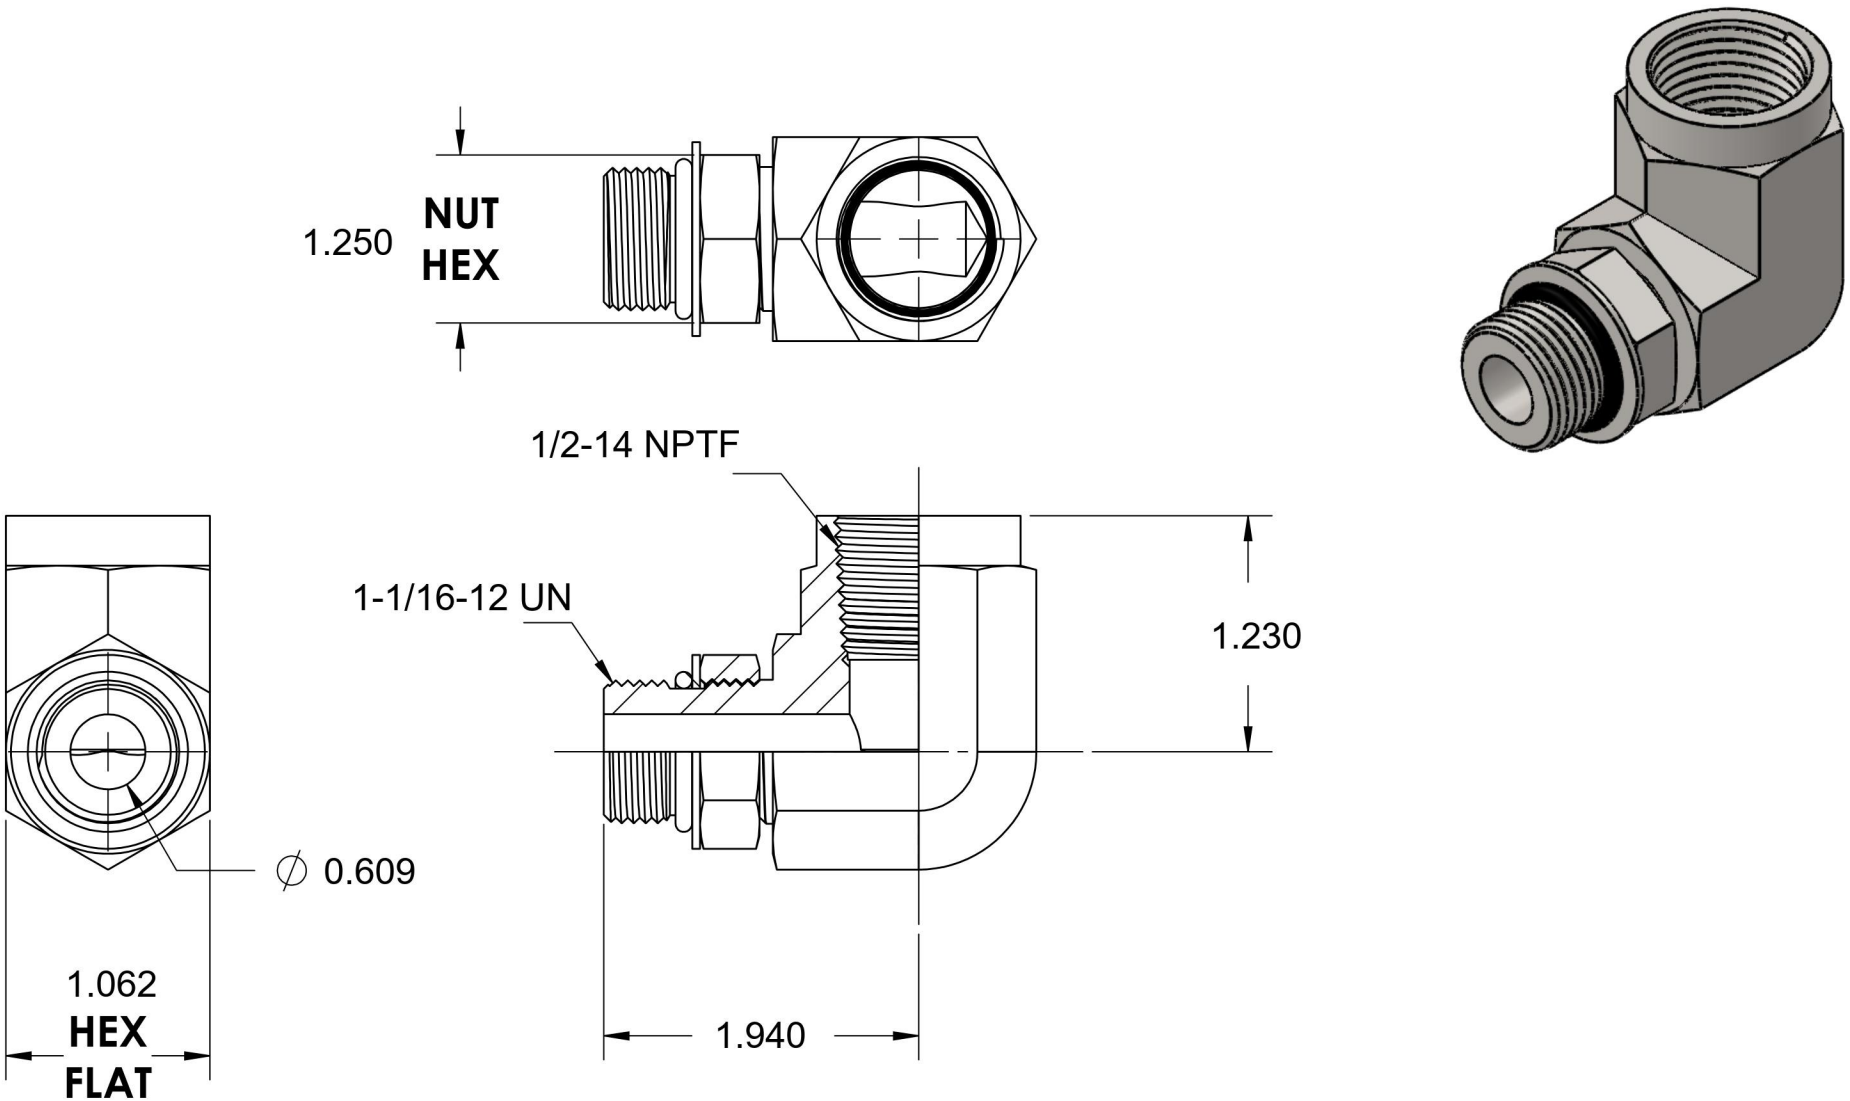

# 6805-12-08-NWO-SS

Stainless Steel, SAE J1926 Adjustable O-Ring Boss 90° Female Elbow, 1-1/16-12 Male Adjustable ORB x 1/2" Female NPTF

6701 Cochran Road  
Solon, Ohio 44139  
Phone: (440) 248-1880  
Toll Free: 1-888-331-1523

<b>Temperature Rating</b>	<b>Material</b>	<b>Industry Standards</b>	<b>Series</b>
-40°F to 250°F	316/316L Stainless Steel	SAE J1926-3, SAE J476 SAE J515	6805-NWO-SS
<b>Pressure Rating</b>	<b>Finish</b>		<b>Series Description</b>
3000 psi	Passivated		SAE J1926 Adjustable O-Ring Boss 90° Female Elbow