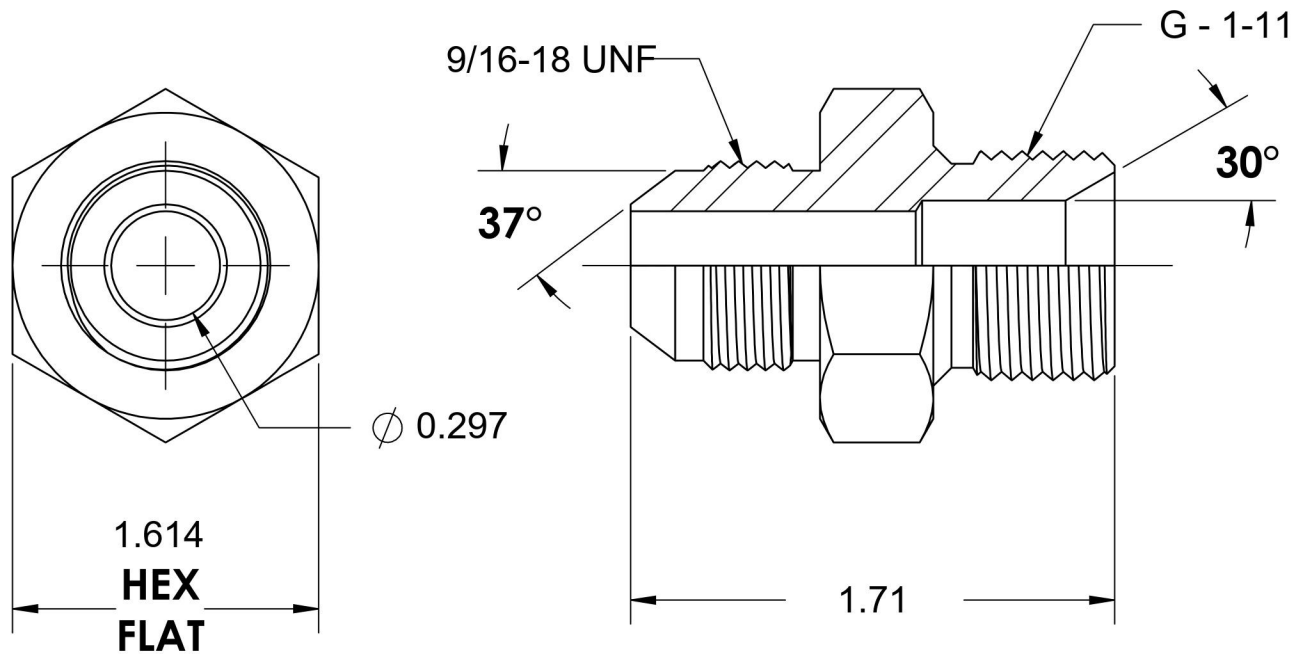

7002-06-16

Steel, SAE J514 37° Flare Male BSPP Port/Line Connector, 3/8" Male JIC x 1-11 Male BSPP 60° Line/Port

6701 Cochran Road
Solon, Ohio 44139
Phone: (440) 248-1880
Toll Free: 1-888-331-1523

Temperature Rating	Material	Industry Standards	Series
-65°F to 500°F	C1045/12L14 Steel	SAE J514, ISO 1179	7002
Pressure Rating	Finish	ISO 8434-6, ASTM B633	Series Description
1700 psi	Trivalent Zinc		SAE J514 37° Flare Male BSPP Port/Line Connector