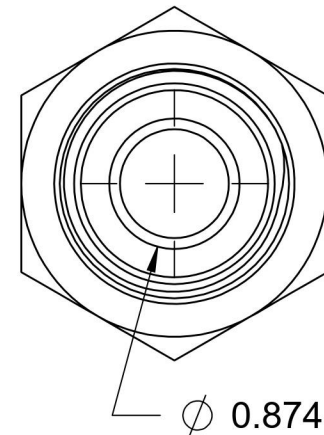

7002-06-16

Steel, SAE J514 37° Flare Male BSPP Port/Line Connector, 3/8" Male JIC x 1-11 Male BSPP 60° Line/Port

6701 Cochran Road
Solon, Ohio 44139
Phone: (440) 248-1880
Toll Free: 1-888-331-1523

Temperature Rating	Material	Industry Standards	Series
-65°F to 500°F	C1045/12L14 Steel	SAE J514, ISO 1179	7002
Pressure Rating	Finish	ISO 8434-6, ASTM B633	Series Description
1700 psi	Trivalent Zinc		SAE J514 37° Flare Male BSPP Port/Line Connector