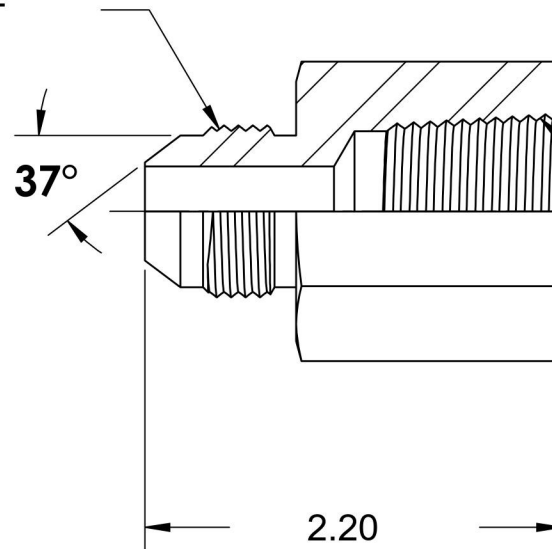

2405-10-16-SS

Stainless Steel, SAE J514 Flared Tube Female Connector, 5/8" Male JIC x 1" Female NPTF

7/8-14 UNF

1-11-1/2 NPTF

6701 Cochran Road
Solon, Ohio 44139
Phone: (440) 248-1880
Toll Free: 1-888-331-1523

Temperature Rating

-425°F to 1200°F

Material

316/316L Stainless Steel

Industry Standards

SAE J514 , SAE J476

Series

2405-SS

Pressure Rating

3000 psi

Finish

Passivated

Series Description

SAE J514 Flared Tube
Female Connector