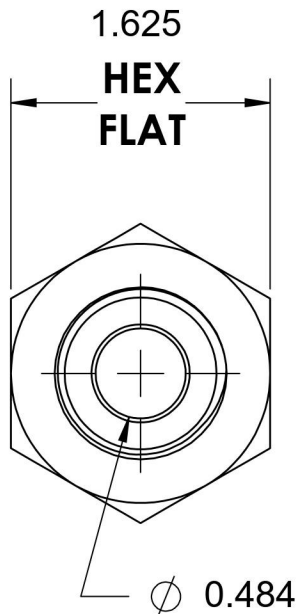

2405-10-16-SS

Stainless Steel, SAE J514 Flared Tube Female Connector, 5/8" Male JIC x 1" Female NPTF

7/8-14 UNF

1-11-1/2 NPTF

6701 Cochran Road
Solon, Ohio 44139
Phone: (440) 248-1880
Toll Free: 1-888-331-1523