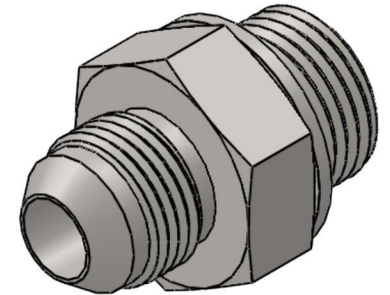

# 7012-10-10-SS

Stainless Steel, SAE J514 37° Flare Male BSPP Type (G) Port Connector, 5/8" Male JIC x 5/8-14 Male BSPP ORR

6701 Cochran Road  
Solon, Ohio 44139  
Phone: (440) 248-1880  
Toll Free: 1-888-331-1523

<b>Temperature Rating</b>	<b>Material</b>	<b>Industry Standards</b>	<b>Series</b>
-40°F to 250°F	316/316L Stainless Steel	SAE J514, ISO 1179	7012-ORR-SS
<b>Pressure Rating</b>	<b>Finish</b>		<b>Series Description</b>
3600 psi	Passivated		SAE J514 37° Flare Male BSPP Type (G) Port Connector