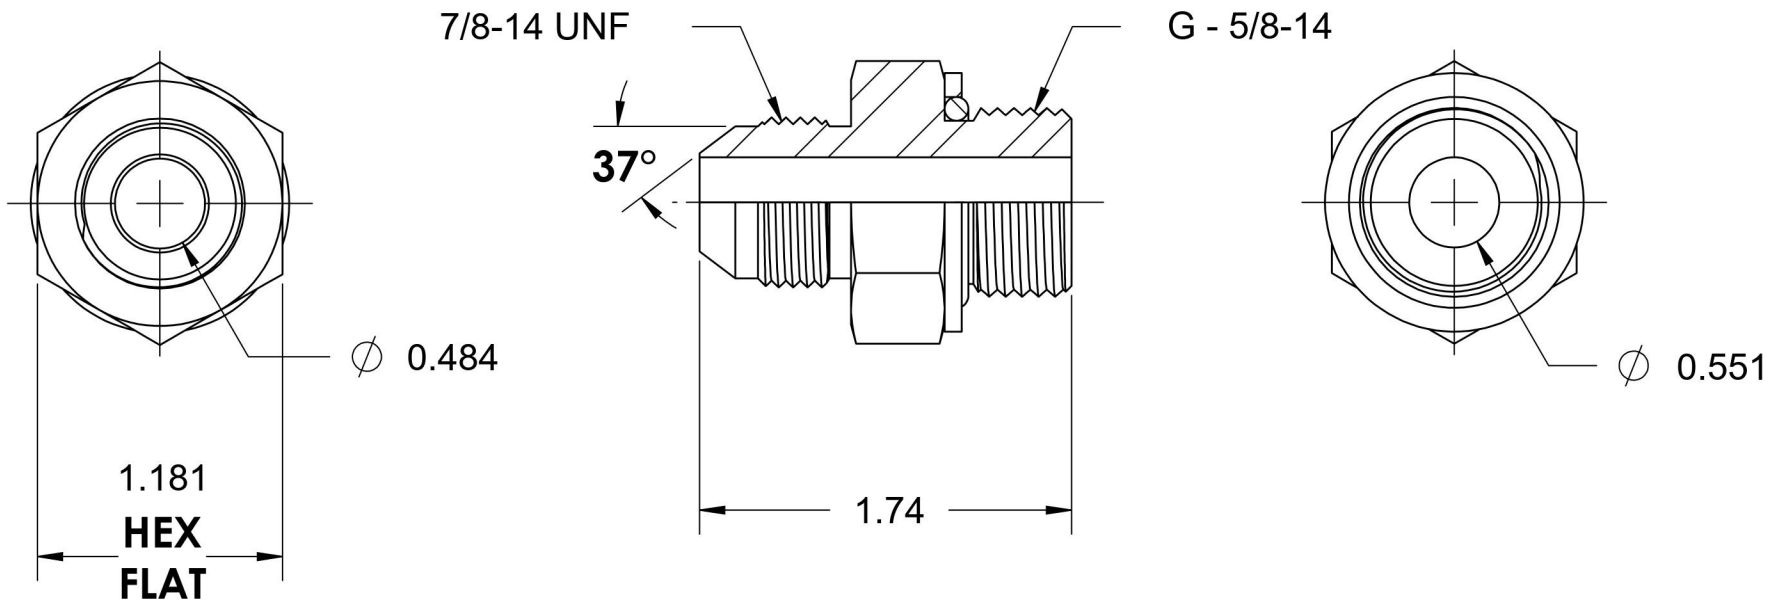

# 7012-10-10-SS

Stainless Steel, SAE J514 37° Flare Male BSPP Type (G) Port Connector, 5/8" Male JIC x 5/8-14 Male BSPP ORR

6701 Cochran Road  
Solon, Ohio 44139  
Phone: (440) 248-1880  
Toll Free: 1-888-331-1523

<b>Temperature Rating</b>	<b>Material</b>	<b>Industry Standards</b>	<b>Series</b>
-40°F to 250°F	316/316L Stainless Steel	SAE J514, ISO 1179	7012-ORR-SS
<b>Pressure Rating</b>	<b>Finish</b>		<b>Series Description</b>
3600 psi	Passivated		SAE J514 37° Flare Male BSPP Type (G) Port Connector