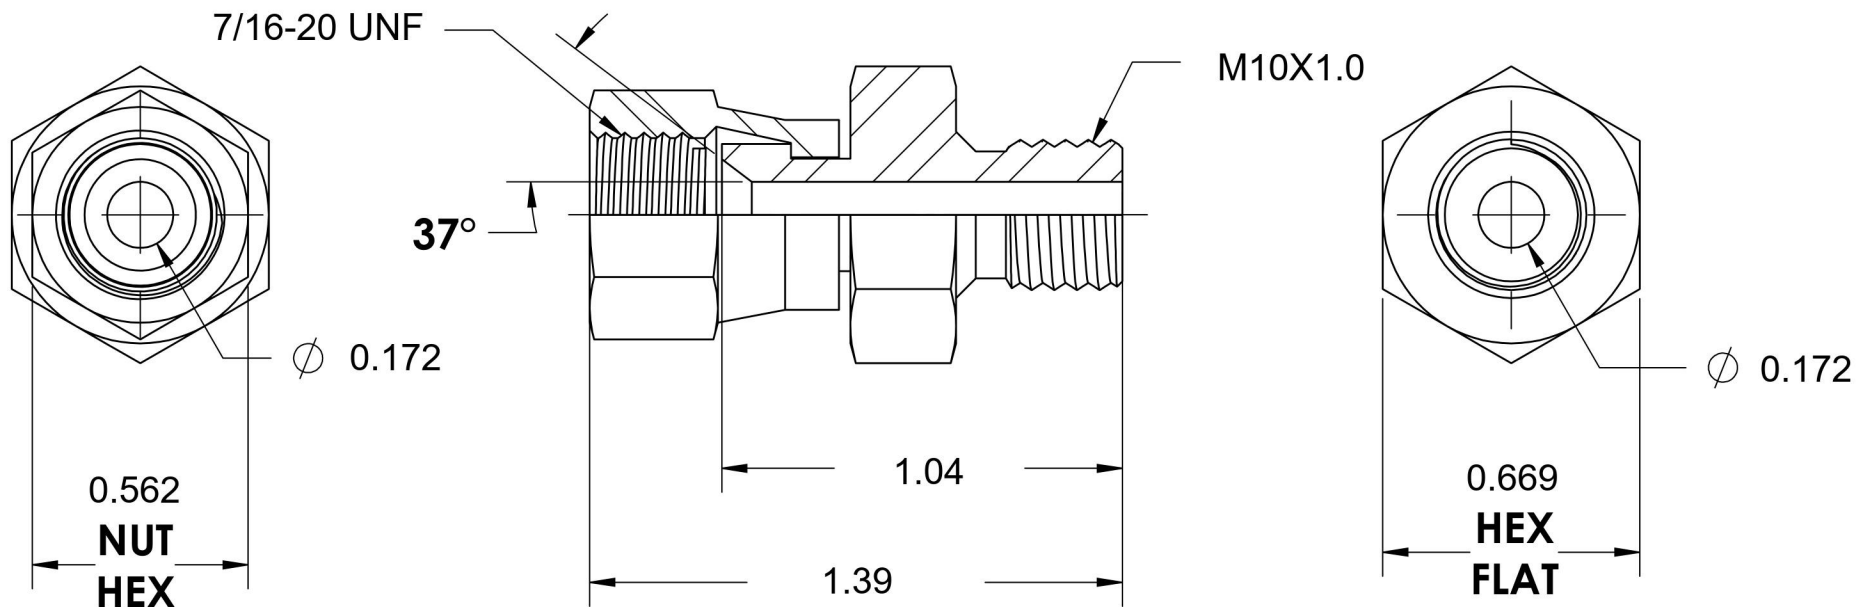

7025-04-10

Steel, SAE J514 37° Flare Swivel Male Metric Port/Line Connector, 1/4" Female JIC Swivel x M10X1.0 Male Metric 60° Line/Port

6701 Cochran Road
Solon, Ohio 44139
Phone: (440) 248-1880
Toll Free: 1-888-331-1523

Temperature Rating	Material	Industry Standards	Series
-65°F to 500°F	C1045 / 12L14 Steel	SAE J514, ISO 9974	7025
Pressure Rating	Finish	ASTM B633	Series Description
6000 psi	Trivalent Zinc		SAE J514 37° Flare Swivel Male Metric Port/Line Connector