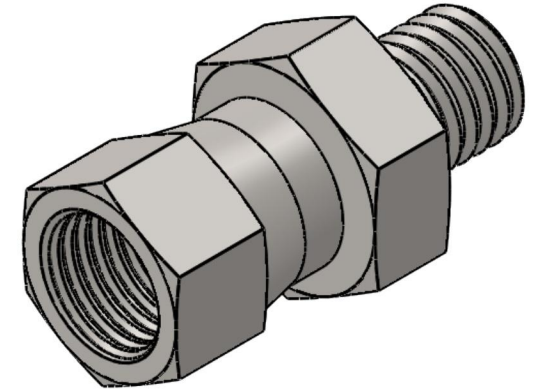

7025-04-10

Steel, SAE J514 37° Flare Swivel Male Metric Port/Line Connector, 1/4" Female JIC Swivel x M10X1.0 Male Metric 60° Line/Port

6701 Cochran Road
Solon, Ohio 44139
Phone: (440) 248-1880
Toll Free: 1-888-331-1523

Temperature Rating	Material	Industry Standards	Series
-65°F to 500°F	C1045 / 12L14 Steel	SAE J514, ISO 9974	7025
Pressure Rating	Finish	ASTM B633	Series Description
6000 psi	Trivalent Zinc		SAE J514 37° Flare Swivel Male Metric Port/Line Connector