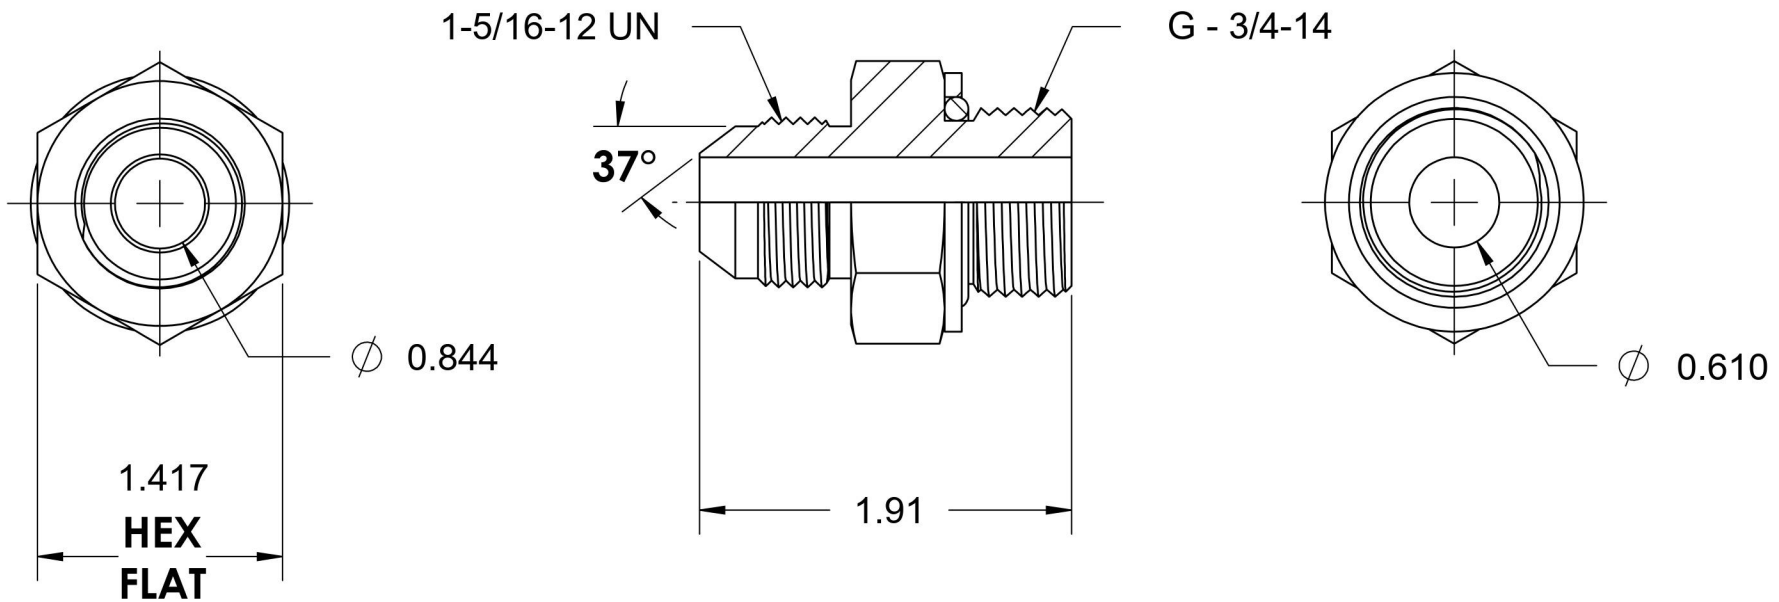

# 7012-16-12-SS

Stainless Steel, SAE J514 37° Flare Male BSPP Type (G) Port Connector, 1" Male JIC x 3/4-14 Male BSPP ORR

6701 Cochran Road  
Solon, Ohio 44139  
Phone: (440) 248-1880  
Toll Free: 1-888-331-1523

<b>Temperature Rating</b>	<b>Material</b>	<b>Industry Standards</b>	<b>Series</b>
-40°F to 250°F	316/316L Stainless Steel	SAE J514, ISO 1179	7012-ORR-SS
<b>Pressure Rating</b>	<b>Finish</b>		<b>Series Description</b>
3600 psi	Passivated		SAE J514 37° Flare Male BSPP Type (G) Port Connector