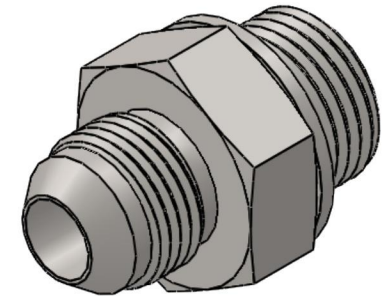

# 7012-16-12-SS

Stainless Steel, SAE J514 37° Flare Male BSPP Type (G) Port Connector, 1" Male JIC x 3/4-14 Male BSPP ORR

6701 Cochran Road  
Solon, Ohio 44139  
Phone: (440) 248-1880  
Toll Free: 1-888-331-1523

<b>Temperature Rating</b>	<b>Material</b>	<b>Industry Standards</b>	<b>Series</b>
-40°F to 250°F	316/316L Stainless Steel	SAE J514, ISO 1179	7012-ORR-SS
<b>Pressure Rating</b>	<b>Finish</b>		<b>Series Description</b>
3600 psi	Passivated		SAE J514 37° Flare Male BSPP Type (G) Port Connector