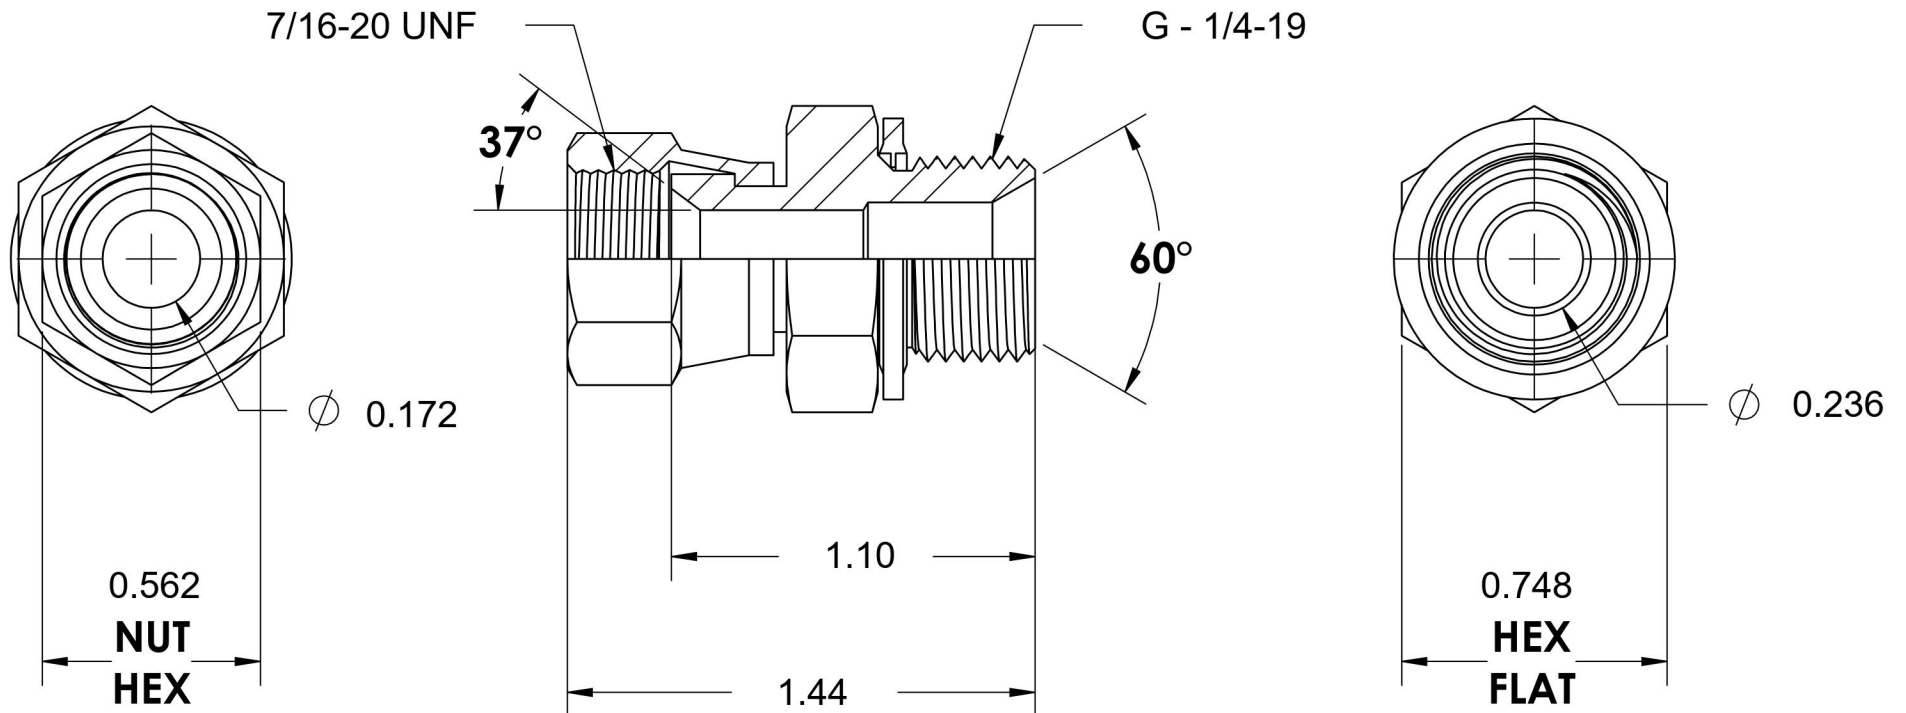

7022-04-04-SS-BS

Stainless Steel, SAE J514 37° Flare Swivel BSPP Type (D) Bonded Seal Port/Line Connector, 1/4" Female JIC Swivel x 1/4-19 Male BSPP 60° Line/Port

6701 Cochran Road
Solon, Ohio 44139
Phone: (440) 248-1880
Toll Free: 1-888-331-1523

Temperature Rating -40°F to 250°F	Material 316/316L Stainless Steel	Industry Standards SAE J514, ISO 1179 ISO 8434-6	Series 7022-BS-SS
Pressure Rating 5100 psi	Finish Passivated		Series Description SAE J514 37° Flare Swivel BSPP Type (D) Bonded Seal Port/Line Connector