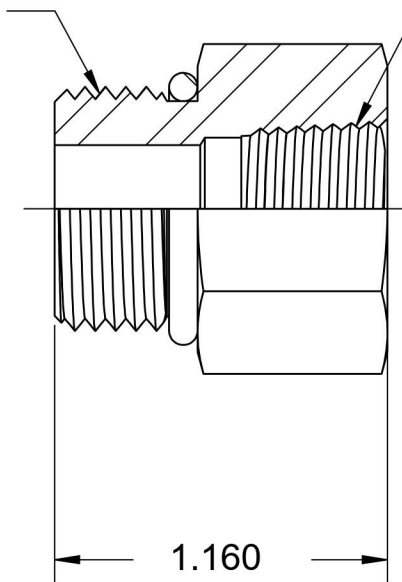

6405-04-04-O-SS

Stainless Steel, SAE J1926 O-Ring Boss Female Adapter, 7/16-20 Male ORB x 1/4" Female NPTF

7/16-20 UNF

1/4-18 NPTF

6701 Cochran Road
Solon, Ohio 44139
Phone: (440) 248-1880
Toll Free: 1-888-331-1523

Temperature Rating

-40°F to 250°F

Pressure Rating

6000 psi

Material

316/316L Stainless Steel

Finish

Passivated