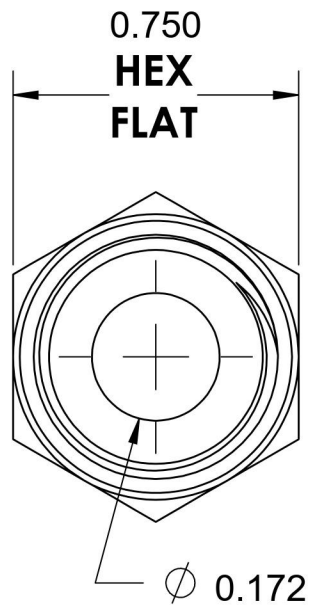

6405-04-04-O-SS

Stainless Steel, SAE J1926 O-Ring Boss Female Adapter, 7/16-20 Male ORB x 1/4" Female NPTF

7/16-20 UNF

1/4-18 NPTF

6701 Cochran Road
Solon, Ohio 44139
Phone: (440) 248-1880
Toll Free: 1-888-331-1523