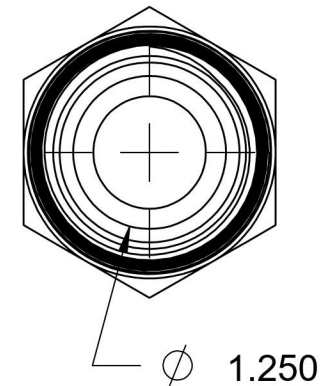

# 2404-16-20-SS

Stainless Steel, SAE J514 37° Flare Male Connector, 1" Male JIC x 1-1/4" Male NPTF 30°

6701 Cochran Road  
Solon, Ohio 44139  
Phone: (440) 248-1880  
Toll Free: 1-888-331-1523

<b>Temperature Rating</b>	<b>Material</b>	<b>Industry Standards</b> SAE J514 , SAE J476	<b>Series</b>
-425°F to 1200°F	316/316L Stainless Steel		2404-SS
<b>Pressure Rating</b>	<b>Finish</b>		<b>Series Description</b>
3000 psi	Passivated		SAE J514 37° Flare Male Connector