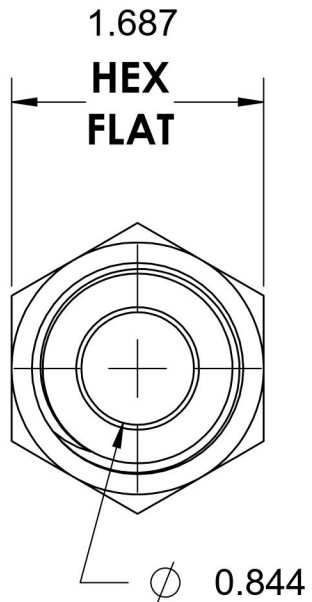

# 2404-16-20-SS

Stainless Steel, SAE J514 37° Flare Male Connector, 1" Male JIC x 1-1/4" Male NPTF 30°

6701 Cochran Road  
Solon, Ohio 44139  
Phone: (440) 248-1880  
Toll Free: 1-888-331-1523

<b>Temperature Rating</b>	<b>Material</b>	<b>Industry Standards</b> SAE J514 , SAE J476	<b>Series</b>
-425°F to 1200°F	316/316L Stainless Steel		2404-SS
<b>Pressure Rating</b>	<b>Finish</b>		<b>Series Description</b>
3000 psi	Passivated		SAE J514 37° Flare Male Connector