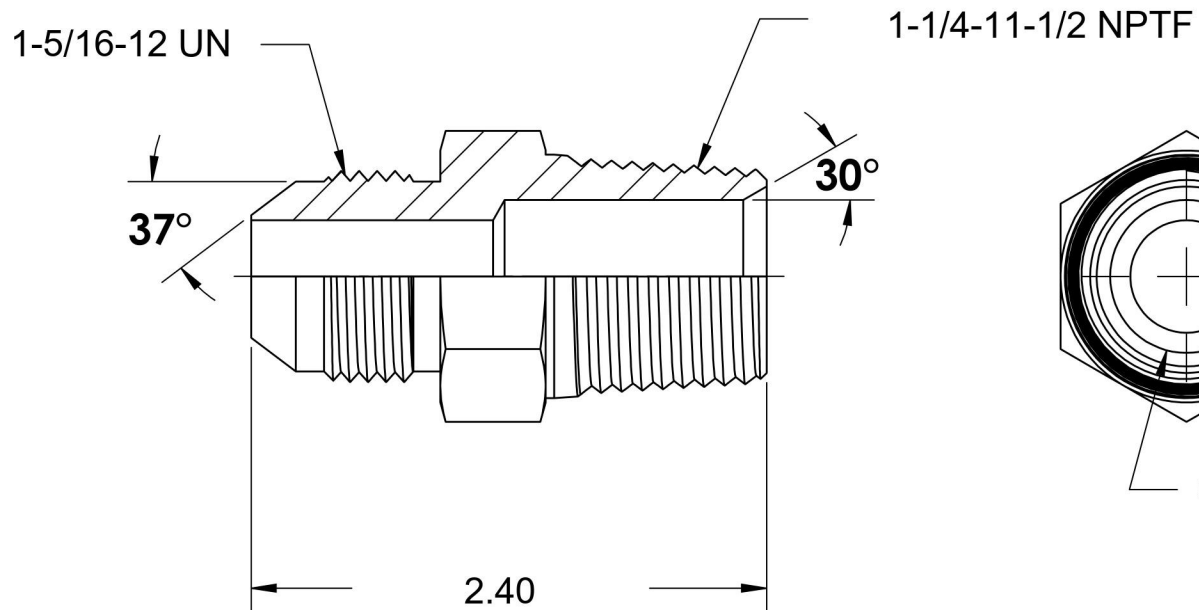

# 2404-16-20-SS

Stainless Steel, SAE J514 37° Flare Male Connector, 1" Male JIC x 1-1/4" Male NPTF 30°

6701 Cochran Road  
Solon, Ohio 44139  
Phone: (440) 248-1880  
Toll Free: 1-888-331-1523

<b>Temperature Rating</b>	<b>Material</b>	<b>Industry Standards</b> SAE J514 , SAE J476	<b>Series</b>
-425°F to 1200°F	316/316L Stainless Steel		2404-SS
<b>Pressure Rating</b>	<b>Finish</b>		<b>Series Description</b>
3000 psi	Passivated		SAE J514 37° Flare Male Connector