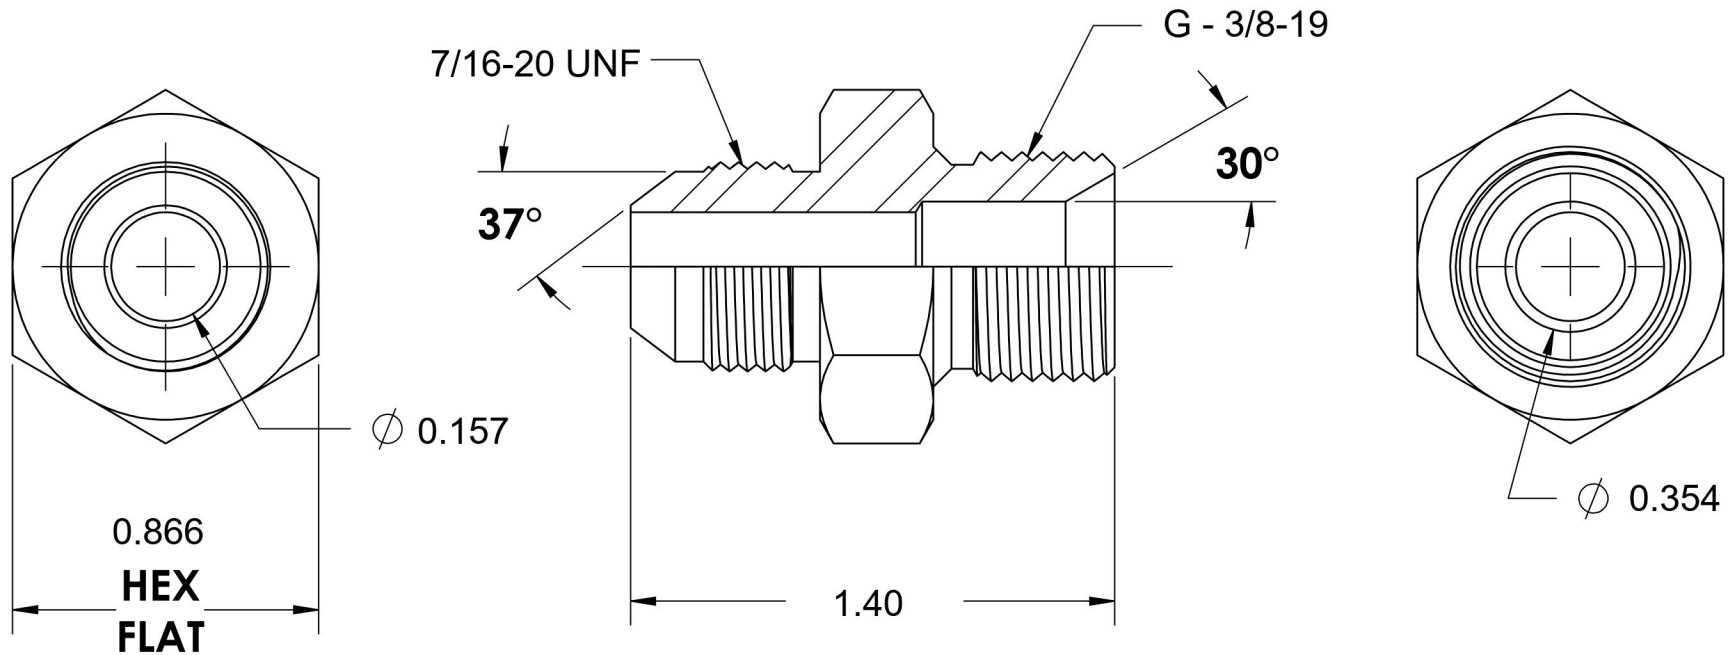

7002-04-06-SS

Stainless Steel, SAE J514 37° Flare Male BSPP Port/Line Connector, 1/4" Male JIC x 3/8-19 Male BSPP 60° Line/Port

6701 Cochran Road
Solon, Ohio 44139
Phone: (440) 248-1880
Toll Free: 1-888-331-1523

Temperature Rating	Material	Industry Standards	Series
-425°F to 1200°F	316/316L Stainless Steel	SAE J514, ISO 1179	7002-SS
Pressure Rating	Finish	ISO 8434-6	Series Description
5100 psi	Passivated		SAE J514 37° Flare Male BSPP Port/Line Connector