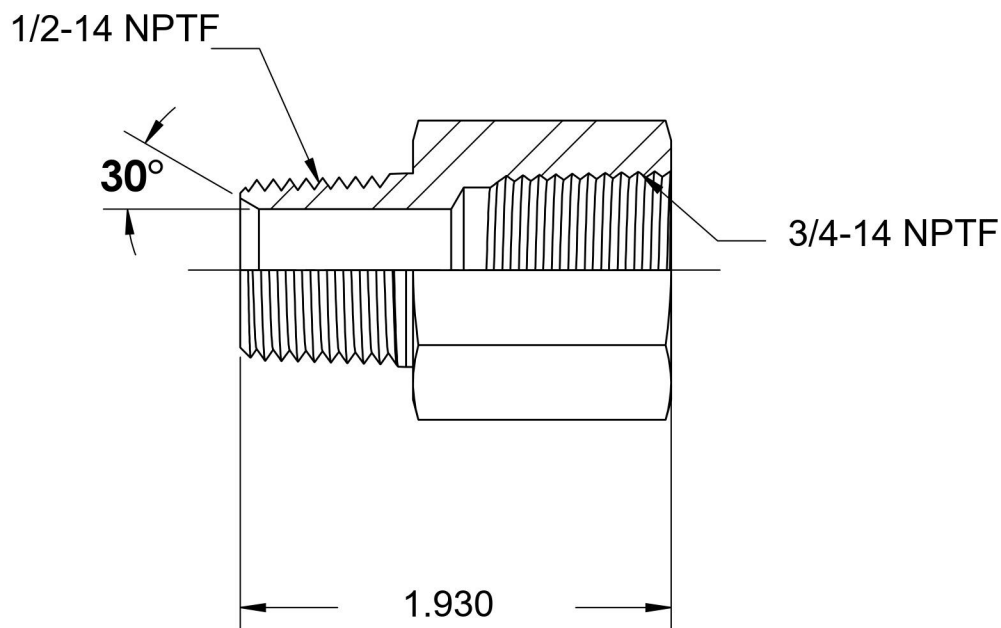

5405-08-12-B

Brass, SAE J514 Pipe Expander, 1/2" Male NPTF 30° x 3/4" Female NPTF

6701 Cochran Road
Solon, Ohio 44139
Phone: (440) 248-1880
Toll Free: 1-888-331-1523

Temperature Rating	Material	Industry Standards	Series
-325°F to 400°F	C36000 Brass	SAE J514 , SAE J476	5405-B
Pressure Rating	Finish		Series Description
2600 psi	Natural Finish		SAE J514 Pipe Expander