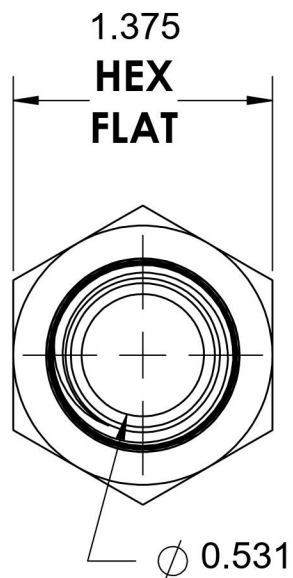

5405-08-12-B

Brass, SAE J514 Pipe Expander, 1/2" Male NPTF 30° x 3/4" Female NPTF

6701 Cochran Road
Solon, Ohio 44139
Phone: (440) 248-1880
Toll Free: 1-888-331-1523

Temperature Rating	Material	Industry Standards	Series
-325°F to 400°F	C36000 Brass	SAE J514 , SAE J476	5405-B
Pressure Rating	Finish		Series Description
2600 psi	Natural Finish		SAE J514 Pipe Expander