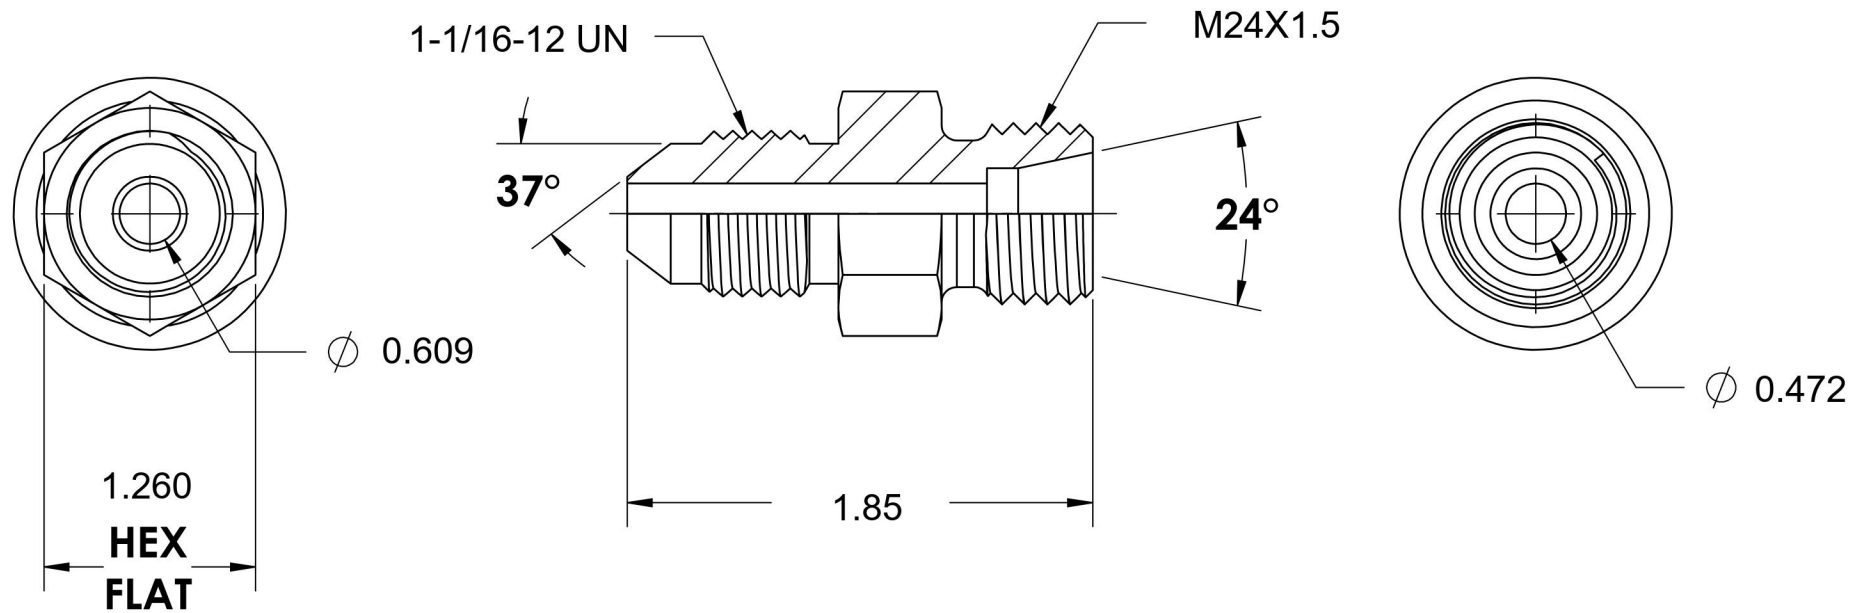

7005-12-S16-24

Steel, SAE J514 37° Flare/ISO 8434-1 Heavy Series Male Adapter, 3/4" Male JIC x M24X1.5 Male DIN

6701 Cochran Road
Solon, Ohio 44139
Phone: (440) 248-1880
Toll Free: 1-888-331-1523

Temperature Rating -65°F to 500°F	Material C1045 / 12L14 Steel	Industry Standards SAE J514, ISO 8434-1	Series 7005-DIN HEAVY
Pressure Rating 5000 psi	Finish Trivalent Zinc	DIN 2353, ASTM B633	Series Description SAE J514 37° Flare/ISO 8434-1 Heavy Series Male Adapter