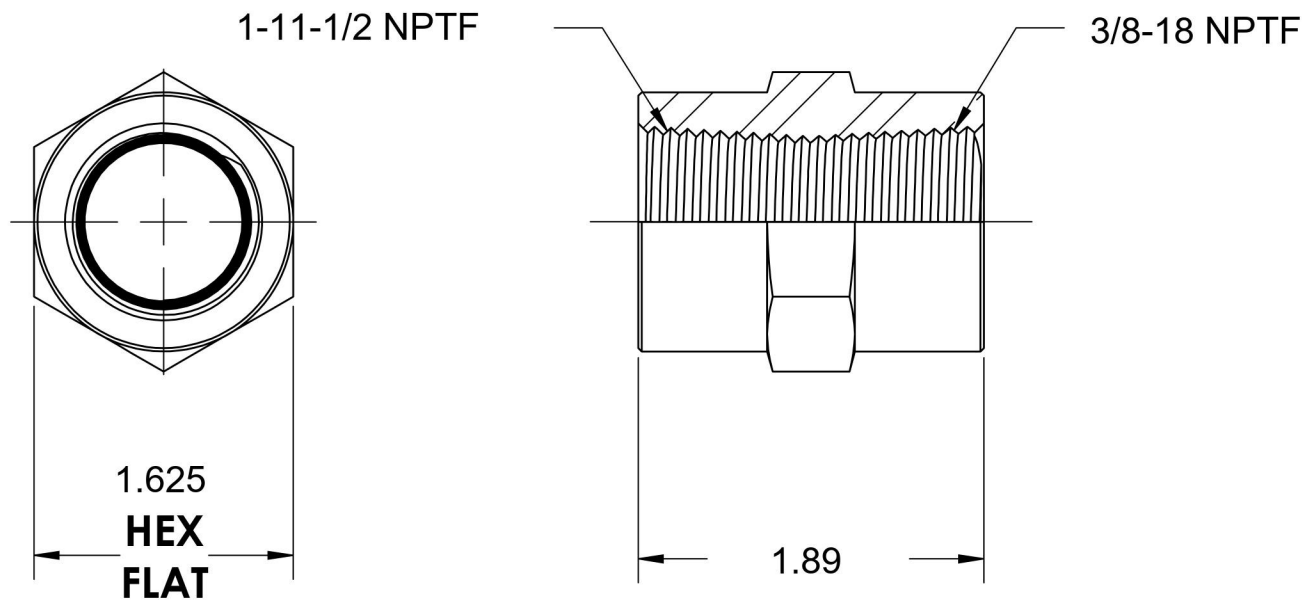

5000-16-06-SS

Stainless Steel, SAE J514 Pipe Hex Coupling, 1" Female NPTF x 3/8" Female NPTF

6701 Cochran Road
Solon, Ohio 44139
Phone: (440) 248-1880
Toll Free: 1-888-331-1523

Temperature Rating

-425°F to 1200°F