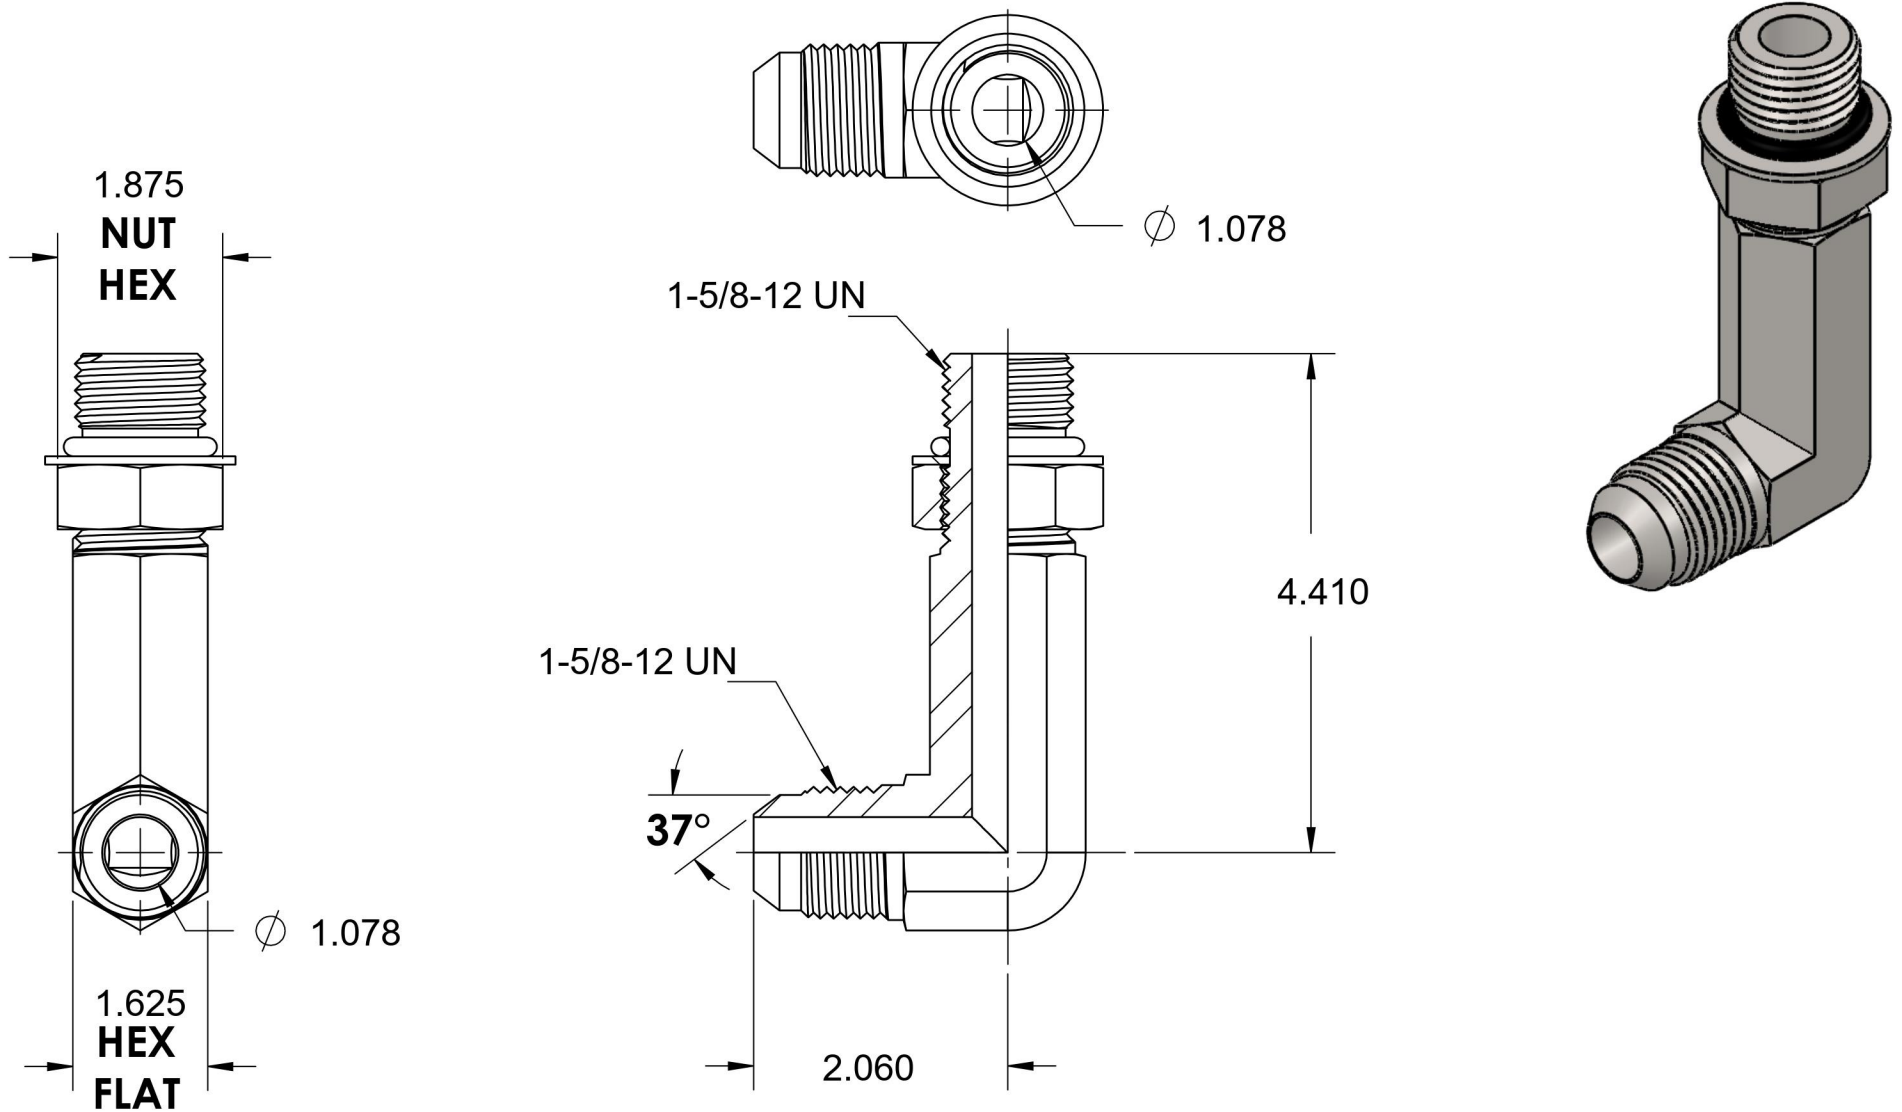

6801-LL-20-20-NWO-FG

Steel, SAE J514 37° Flare 90° Extra Long Adjustable Port Elbow, 1-1/4" Male JIC x 1-5/8-12 Male Adjustable ORB

6701 Cochran Road
Solon, Ohio 44139
Phone: (440) 248-1880
Toll Free: 1-888-331-1523

Temperature Rating

-40°F to 250°F

Pressure Rating

3000 psi

Material

C1045 Steel

Finish

Trivalent Zinc

Industry Standards

SAE J1453, SAE J1926-3
SAE J515, ASTM B633

Series

6801-LL-NWO-FG

Series Description

SAE J514 37° Flare 90° Extra Long Adjustable Port Elbow