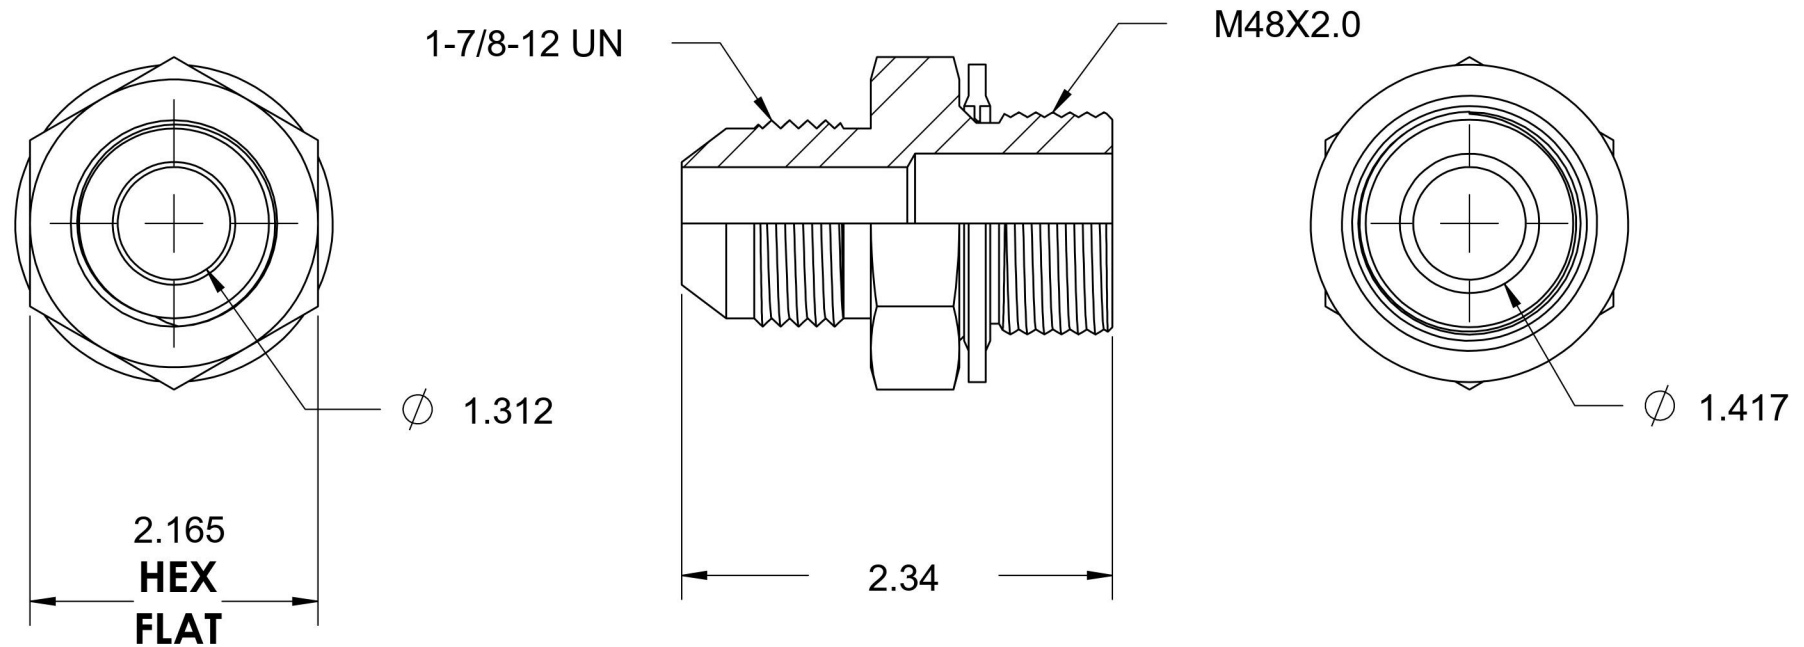

# 7005-24-48-SS-BS

Stainless Steel, SAE J514 37° Flare Metric Type (D) Bonded Seal Port/Line Connector, 1-1/2" Male JIC x M48X2.0 Male Metric 60° Line/Port

6701 Cochran Road  
Solon, Ohio 44139  
Phone: (440) 248-1880  
Toll Free: 1-888-331-1523

<b>Temperature Rating</b>	<b>Material</b>	<b>Industry Standards</b>	<b>Series</b>
-40°F to 250°F	316/316L Stainless Steel	SAE J514, ISO 9974	7005-BS-SS
<b>Pressure Rating</b>	<b>Finish</b>		<b>Series Description</b>
2000 psi	Passivated		SAE J514 37° Flare Metric Type (D) Bonded Seal Port/Line Connector