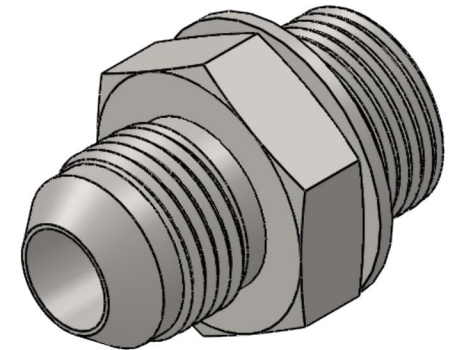

# 7005-24-48-SS-BS

Stainless Steel, SAE J514 37° Flare Metric Type (D) Bonded Seal Port/Line Connector, 1-1/2" Male JIC x M48X2.0 Male Metric 60° Line/Port

6701 Cochran Road  
Solon, Ohio 44139  
Phone: (440) 248-1880  
Toll Free: 1-888-331-1523

<b>Temperature Rating</b>	<b>Material</b>	<b>Industry Standards</b>	<b>Series</b>
-40°F to 250°F	316/316L Stainless Steel	SAE J514, ISO 9974	7005-BS-SS
<b>Pressure Rating</b>	<b>Finish</b>		<b>Series Description</b>
2000 psi	Passivated		SAE J514 37° Flare Metric Type (D) Bonded Seal Port/Line Connector