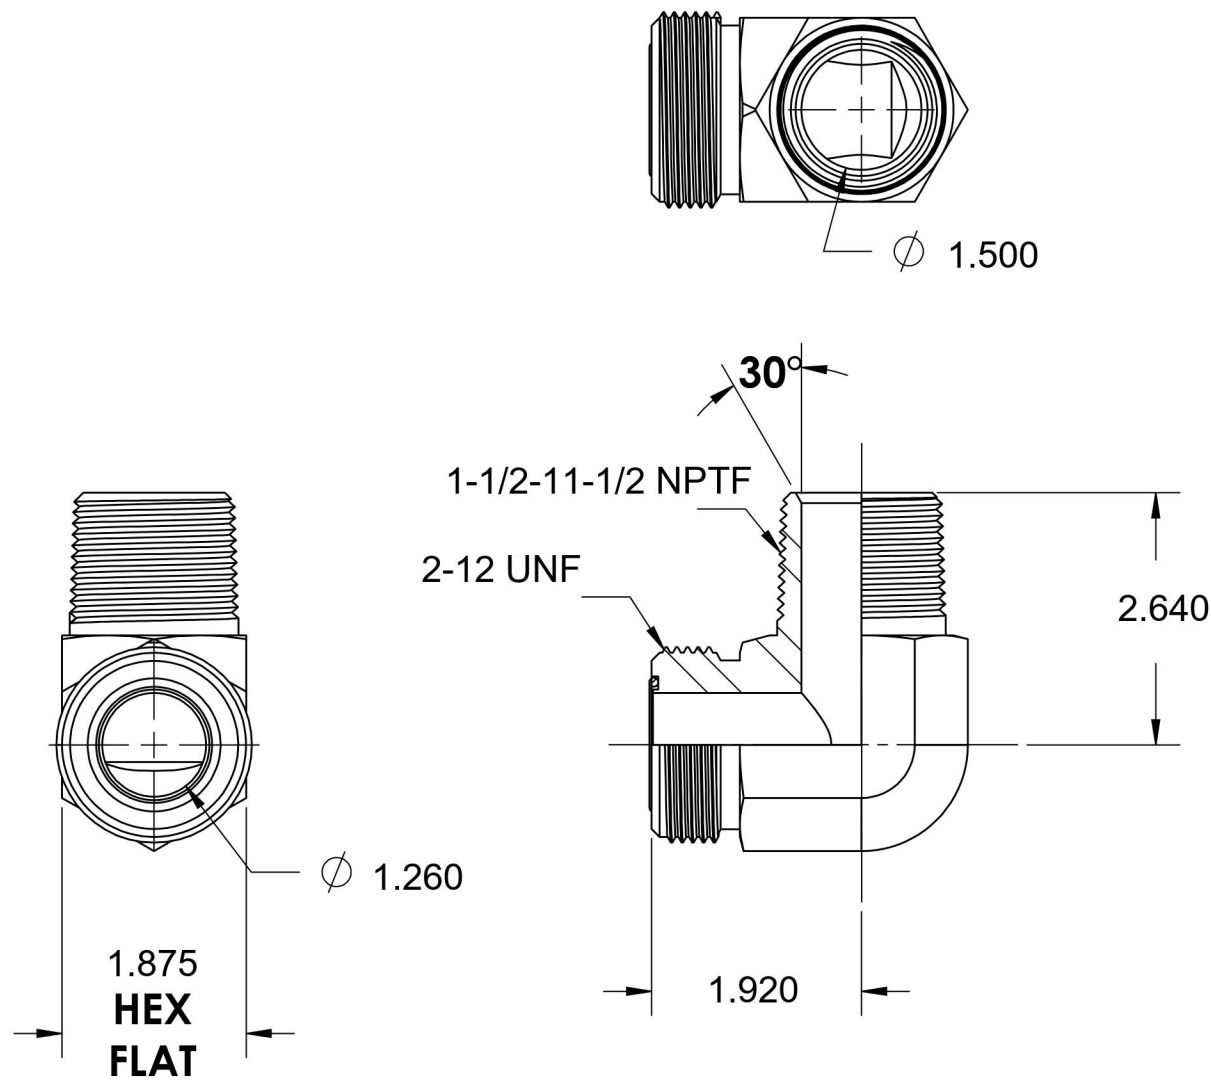

# FS2501-24-24-FG

Steel, SAE J1453 O-Ring Face Seal 90° Male Elbow, 1-1/2" Male ORFS x 1-1/2" Male NPTF 30°

6701 Cochran Road  
Solon, Ohio 44139  
Phone: (440) 248-1880  
Toll Free: 1-888-331-1523

<b>Temperature Rating</b>	<b>Material</b>	<b>Industry Standards</b>	<b>Series</b>
-40°F to 250°F	C1045 Steel	SAE J1453, SAE J476 SAE J515, ASTM B633	FS2501-FG
<b>Pressure Rating</b>	<b>Finish</b>		<b>Series Description</b>
2500 psi	Trivalent Zinc		SAE J1453 O-Ring Face Seal 90° Male Elbow