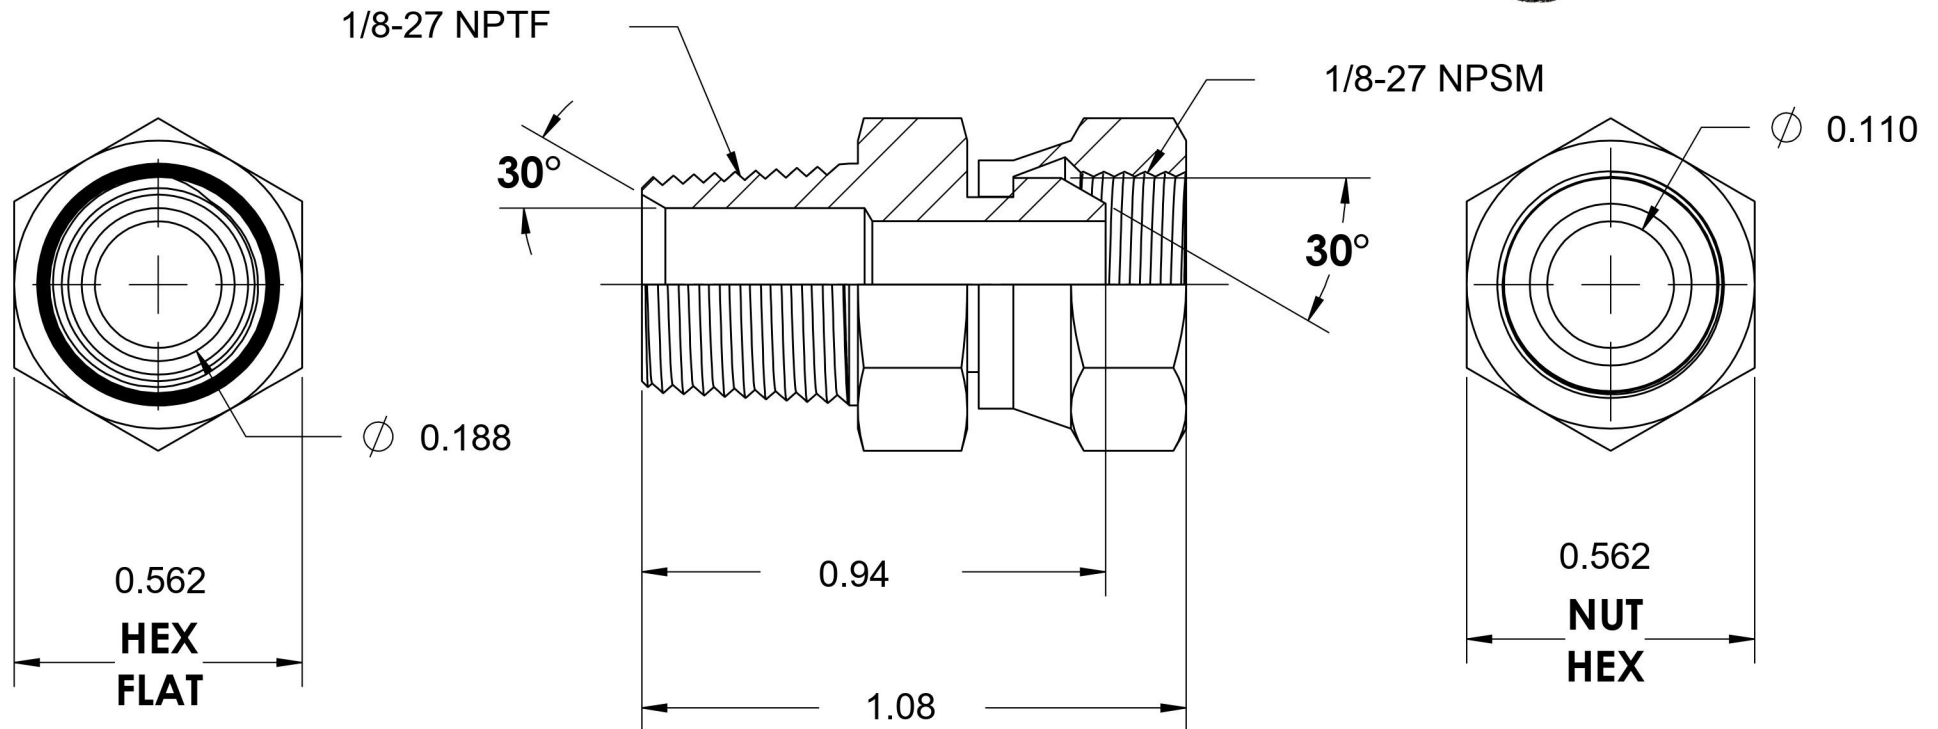

1404-02-02

Steel, SAE J514 NPSM Swivel Male Connector, 1/8" Male NPTF 30° x 1/8" Female NPSM Swivel

6701 Cochran Road
Solon, Ohio 44139
Phone: (440) 248-1880
Toll Free: 1-888-331-1523

Temperature Rating

-65°F to 500°F

Pressure Rating

6000 psi

Material

C1045/12L14 Steel

Finish

Trivalent Zinc

Industry Standards

SAE J514, SAE J476
ASTM B633

Series

1404

Series Description

SAE J514 NPSM Swivel Male Connector