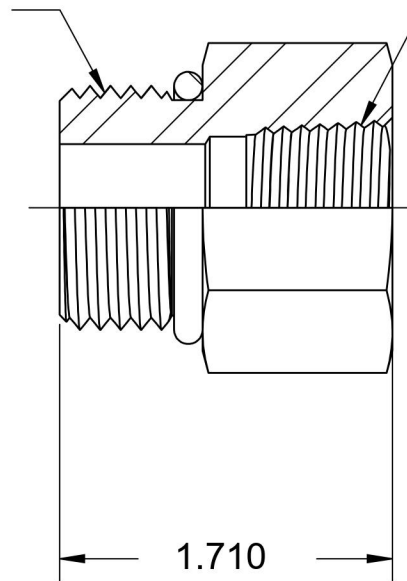

6405-10-12-O-SS

Stainless Steel, SAE J1926 O-Ring Boss Female Adapter, 7/8-14 Male ORB x 3/4" Female NPTF

7/8-14 UNF

3/4-14 NPTF

1.710

6701 Cochran Road
Solon, Ohio 44139
Phone: (440) 248-1880
Toll Free: 1-888-331-1523

Temperature Rating

-40°F to 250°F

Pressure Rating

4000 psi

Material

316/316L Stainless Steel

Finish

Passivated