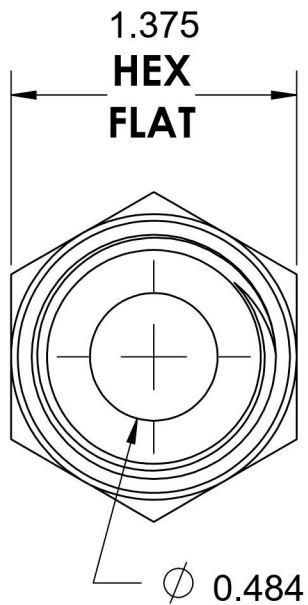

6405-10-12-O-SS

Stainless Steel, SAE J1926 O-Ring Boss Female Adapter, 7/8-14 Male ORB x 3/4" Female NPTF

7/8-14 UNF

3/4-14 NPTF

1.710

6701 Cochran Road
Solon, Ohio 44139
Phone: (440) 248-1880
Toll Free: 1-888-331-1523