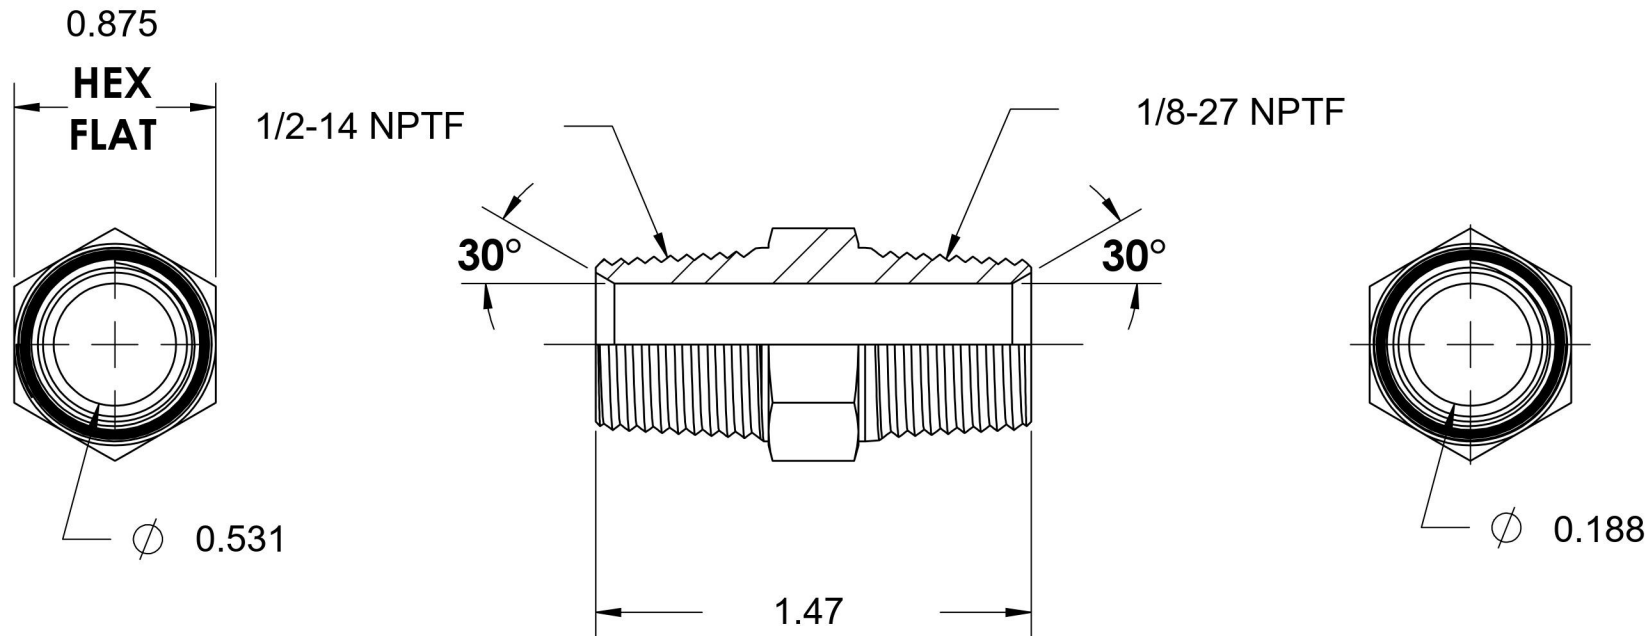

5404-08-02-SS

Stainless Steel, SAE J514 Pipe Nipple, 1/2" Male NPTF 30° x 1/8" Male NPTF 30°

6701 Cochran Road
Solon, Ohio 44139
Phone: (440) 248-1880
Toll Free: 1-888-331-1523

Temperature Rating -425°F to 1200°F	Material 316/316L Stainless Steel	Industry Standards SAE J514 , SAE J476	Series 5404-SS
Pressure Rating 7200 psi	Finish Passivated		Series Description SAE J514 Pipe Nipple