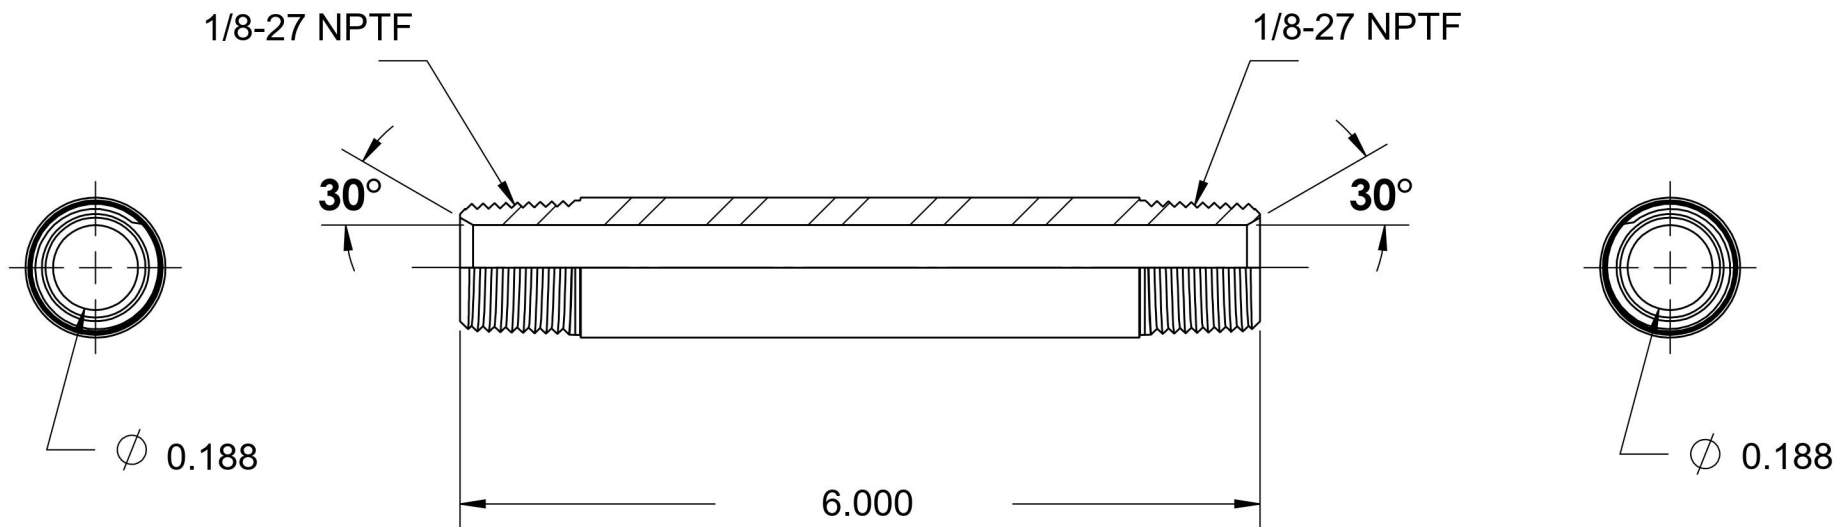

5404-N-02X6.000

Steel, SAE J514 Pipe Long Nipple, 1/8" Male NPTF 30° x 1/8" Male NPTF 30°

6701 Cochran Road
Solon, Ohio 44139
Phone: (440) 248-1880
Toll Free: 1-888-331-1523

Temperature Rating	Material	Industry Standards	Series
-65°F to 500°F	C1045/12L14 Steel	SAE J514, SAE J476 ASTM B633	5404-N
Pressure Rating	Finish		Series Description
6000 psi	Trivalent Zinc		SAE J514 Pipe Long Nipple