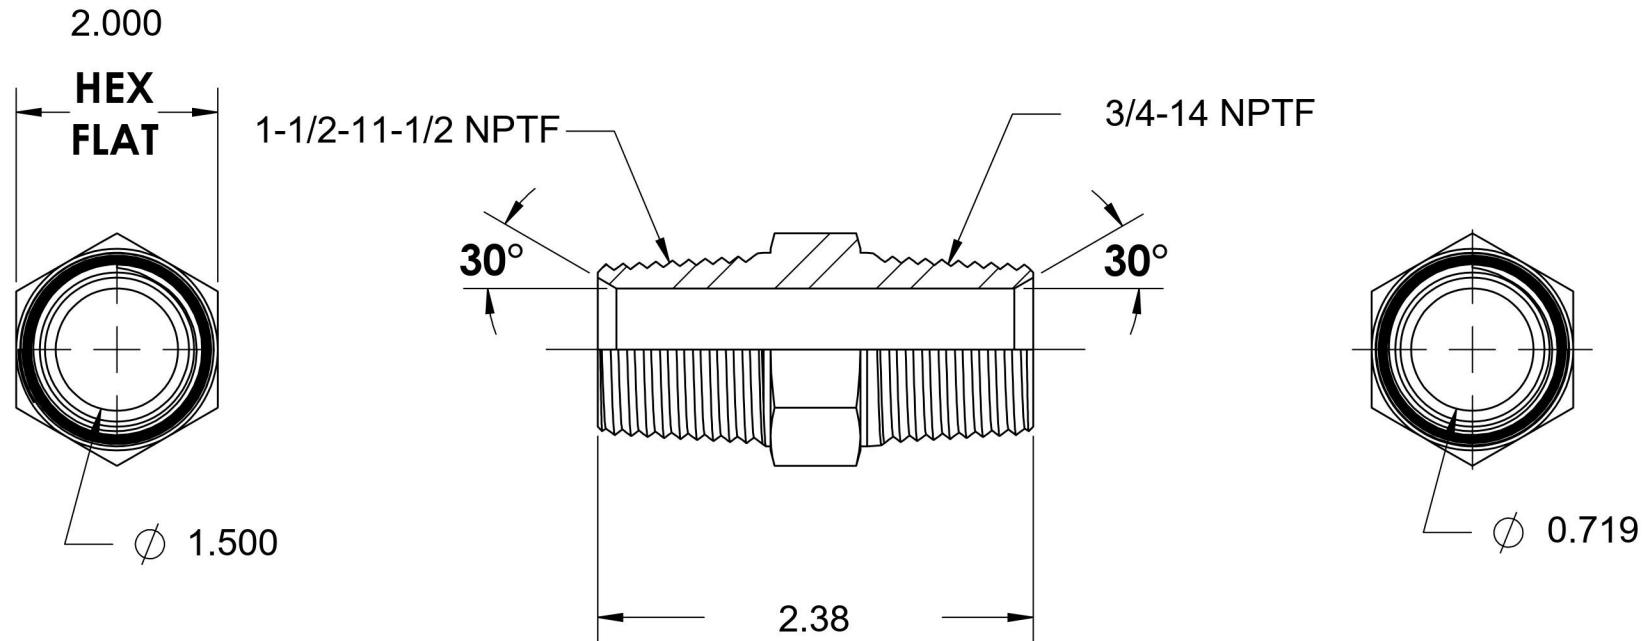

5404-24-12

Steel, SAE J514 Pipe Nipple, 1-1/2" Male NPTF 30° x 3/4" Male NPTF 30°

6701 Cochran Road
Solon, Ohio 44139
Phone: (440) 248-1880
Toll Free: 1-888-331-1523

Temperature Rating -65°F to 500°F	Material C1045/12L14 Steel	Industry Standards SAE J514 , SAE J476 ASTM B633	Series 5404
Pressure Rating 3000 psi	Finish Trivalent Zinc		Series Description SAE J514 Pipe Nipple