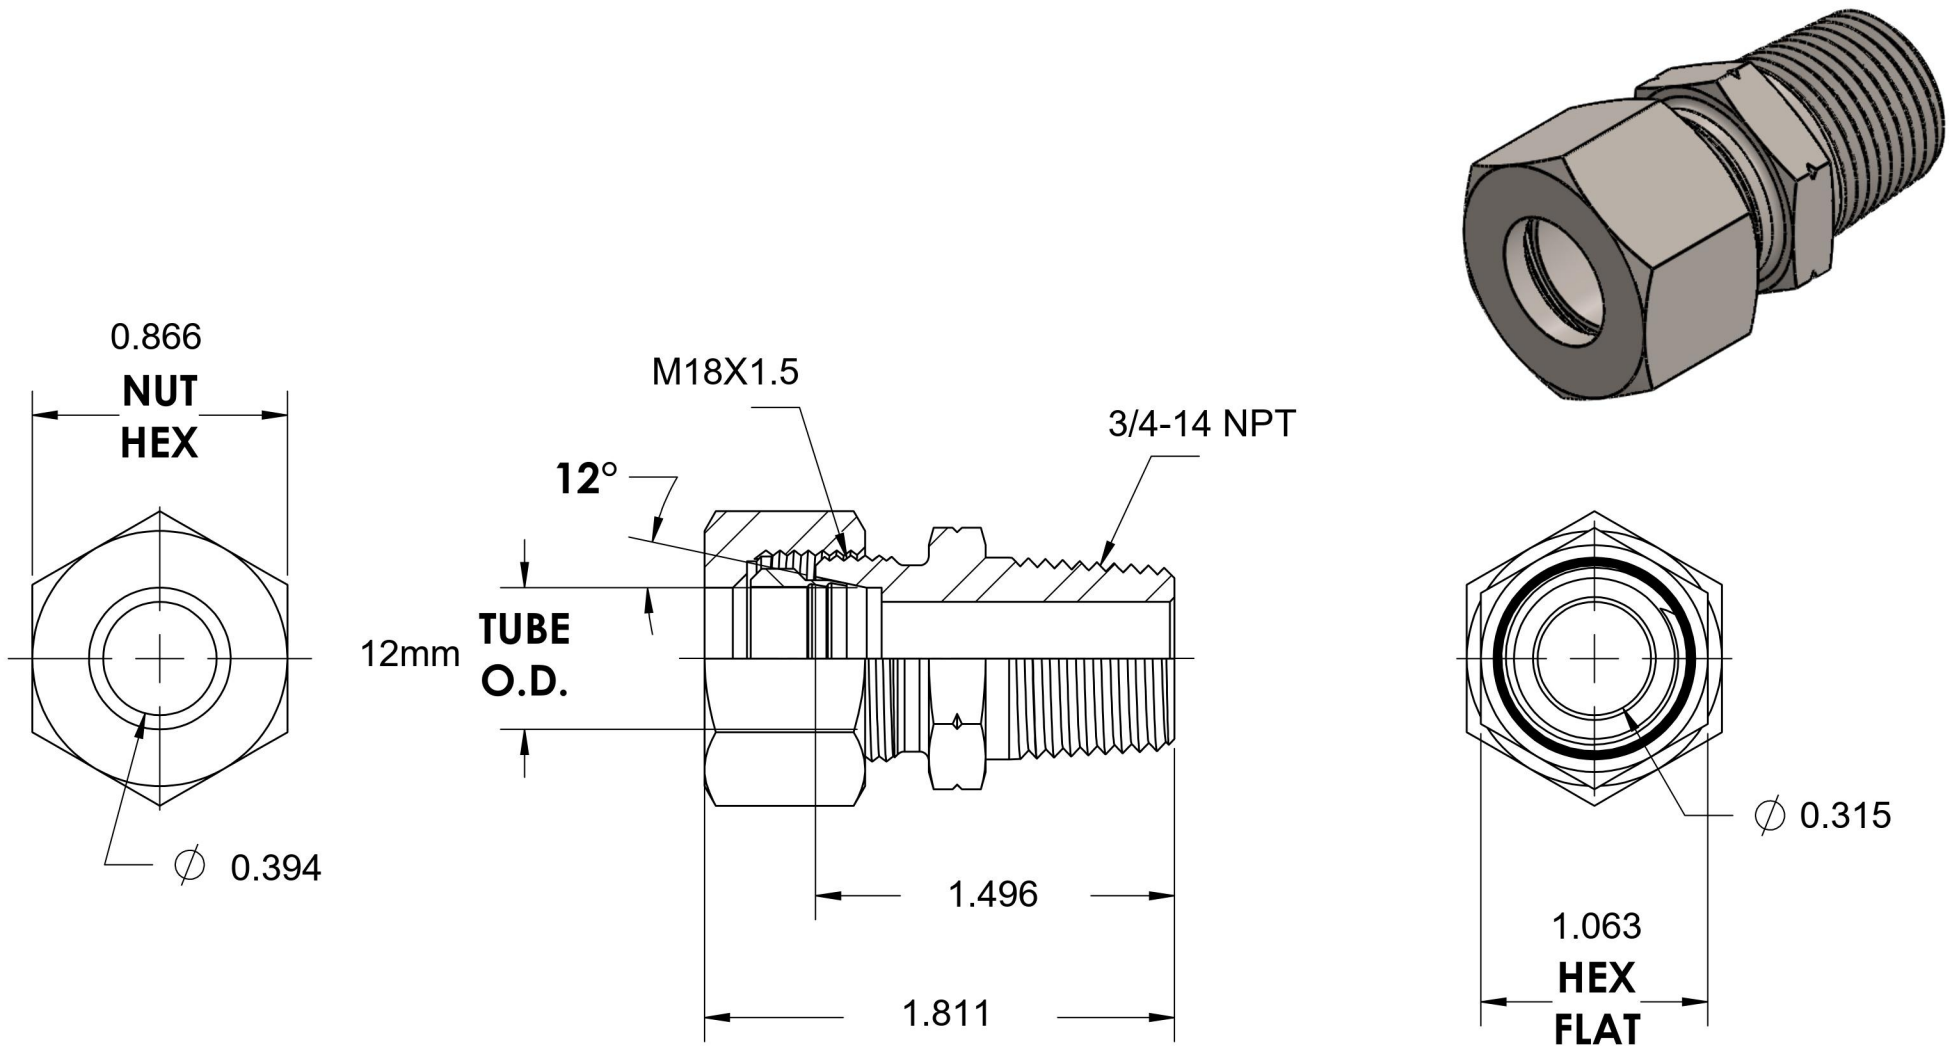

# D2404-L12-12-SS

Stainless Steel, DIN 2353 Male Connector, Light 12mm Tube OD x 3/4" NPT

6701 Cochran Road  
Solon, Ohio 44139  
Phone: (440) 248-1880  
Toll Free: 1-888-331-1523

<b>Temperature Rating</b>	<b>Material</b>	<b>Industry Standards</b>	<b>Series</b>
-425°F to 1200°F	316Ti Stainless	DIN 2353, ISO 8434-1 ANSI/ASME B1.20.1	D2404
<b>Pressure Rating</b>	<b>Finish</b>		<b>Series Description</b>
4569psi	Passivation		DIN 2353 Flareless Tube Male Connector