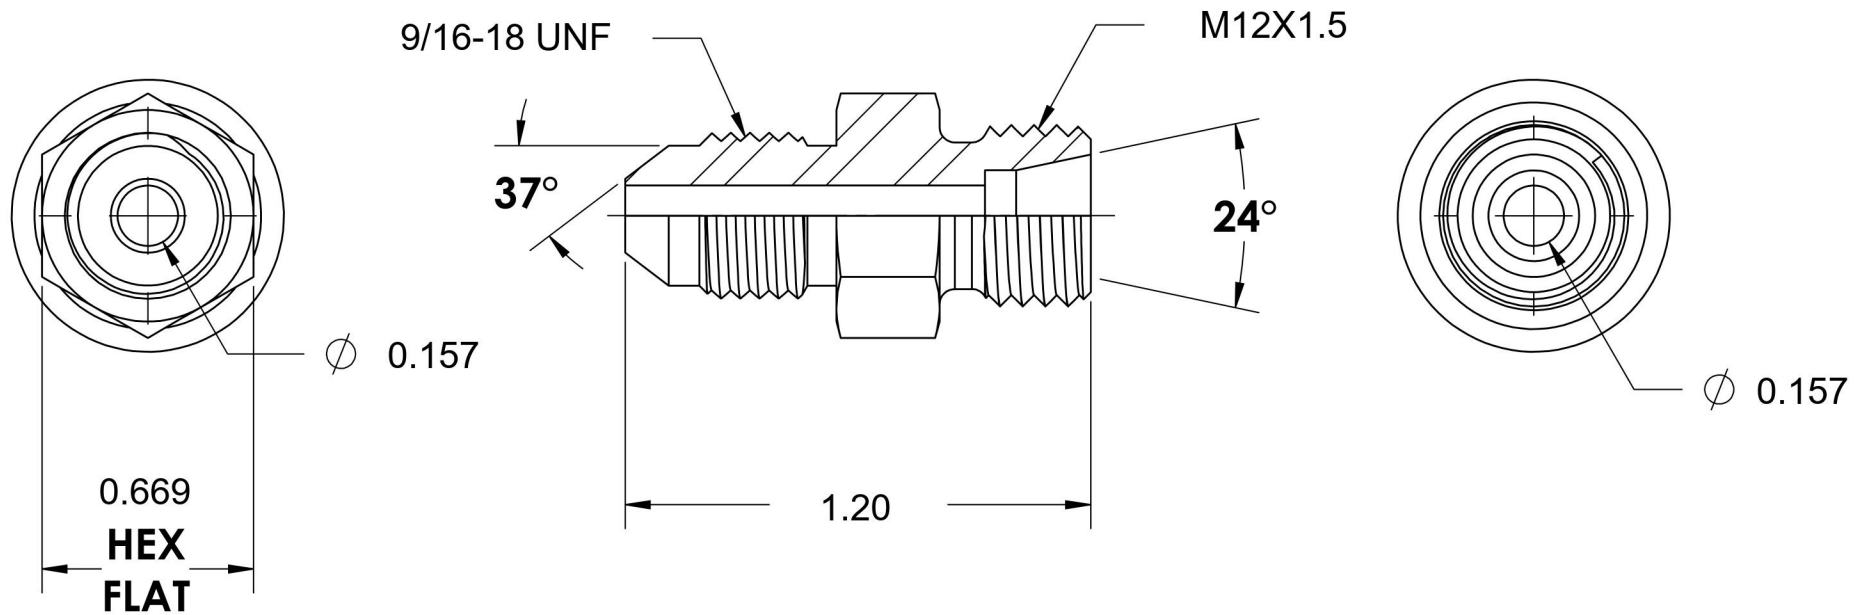

# 7005-06-L06-12-SS

Stainless Steel, SAE J514 37° Flare DIN 2353 (Light) Tube Adapter Body Only, 3/8" Male JIC x M12X1.5 Male DIN

6701 Cochran Road  
Solon, Ohio 44139  
Phone: (440) 248-1880  
Toll Free: 1-888-331-1523

<b>Temperature Rating</b>	<b>Material</b>	<b>Industry Standards</b>	<b>Series</b>
-425°F to 1200°F	316/316L Stainless Steel	SAE J514, ISO 8434-1	7005-DIN LIGHT-SS
<b>Pressure Rating</b>	<b>Finish</b>	DIN 2353	<b>Series Description</b>
6000 psi	Passivated		SAE J514 37° Flare DIN 2353 (Light) Tube Adapter Body Only