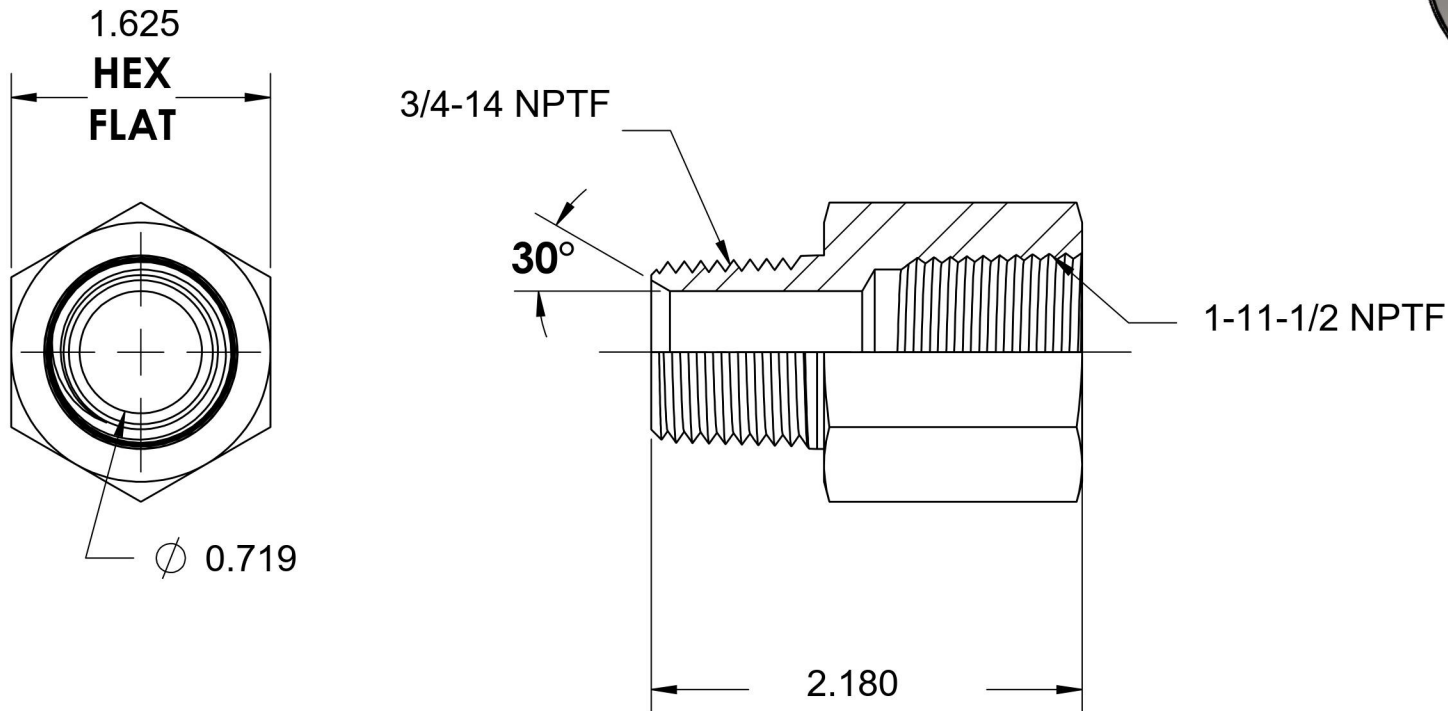

5405-12-16-SS

Stainless Steel, SAE J514 Pipe Expander, 3/4" Male NPTF 30° x 1-11-1/2" Female NPTF

6701 Cochran Road
Solon, Ohio 44139
Phone: (440) 248-1880
Toll Free: 1-888-331-1523

Temperature Rating	Material	Industry Standards	Series
-425°F to 1200°F	316/316L Stainless Steel	SAE J514 , SAE J476	5405-SS
Pressure Rating	Finish		Series Description
3600 psi	Passivated		SAE J514 Pipe Expander