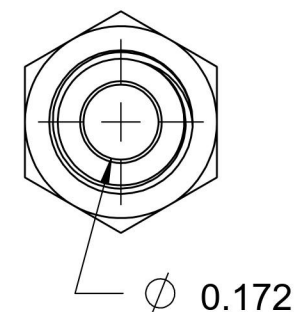

# 2706-02-04

Stainless Steel, SAE J514 Flared Tube Male Bulkhead, 1/8" Male NPTF 30° x 1/4" Male JIC

6701 Cochran Road  
Solon, Ohio 44139  
Phone: (440) 248-1880  
Toll Free: 1-888-331-1523

**Temperature Rating**

SAE J514 , SAE J476

**Series**

2706

**Series Description**

SAE J514 Flared Tube  
Male Bulkhead