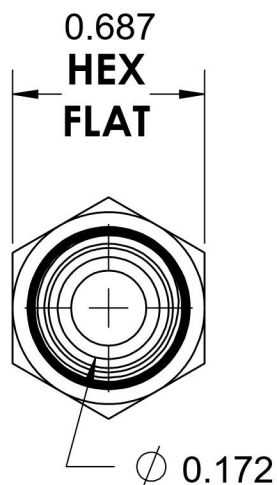

# 2706-02-04

Stainless Steel, SAE J514 Flared Tube Male Bulkhead, 1/8" Male NPTF 30° x 1/4" Male JIC

6701 Cochran Road  
Solon, Ohio 44139  
Phone: (440) 248-1880  
Toll Free: 1-888-331-1523

**Temperature Rating**

SAE J514 , SAE J476

**Series**

2706

**Series Description**

SAE J514 Flared Tube  
Male Bulkhead