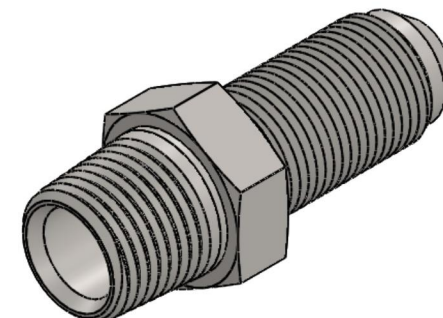

# 2706-02-04

Stainless Steel, SAE J514 Flared Tube Male Bulkhead, 1/8" Male NPTF 30° x 1/4" Male JIC

6701 Cochran Road  
Solon, Ohio 44139  
Phone: (440) 248-1880  
Toll Free: 1-888-331-1523

**Temperature Rating**

-65°F to 500°F

**Pressure Rating**

6000 psi

**Material**

C1045/12L14 Steel

**Finish**

Trivalent Zinc

**Industry Standards**

SAE J514 , SAE J476

**Series**

2706

**Series Description**

SAE J514 Flared Tube  
Male Bulkhead