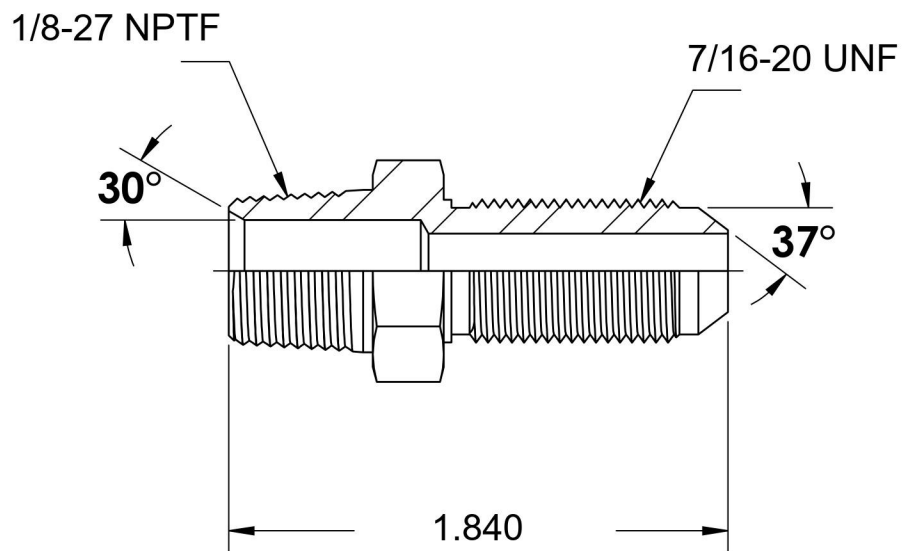

# 2706-02-04

Stainless Steel, SAE J514 Flared Tube Male Bulkhead, 1/8" Male NPTF 30° x 1/4" Male JIC

6701 Cochran Road  
Solon, Ohio 44139  
Phone: (440) 248-1880  
Toll Free: 1-888-331-1523

**Temperature Rating**

-65°F to 500°F

**Pressure Rating**

6000 psi

**Material**

C1045/12L14 Steel

**Finish**

Trivalent Zinc

**Industry Standards**

SAE J514 , SAE J476

**Series**

2706

**Series Description**

SAE J514 Flared Tube  
Male Bulkhead