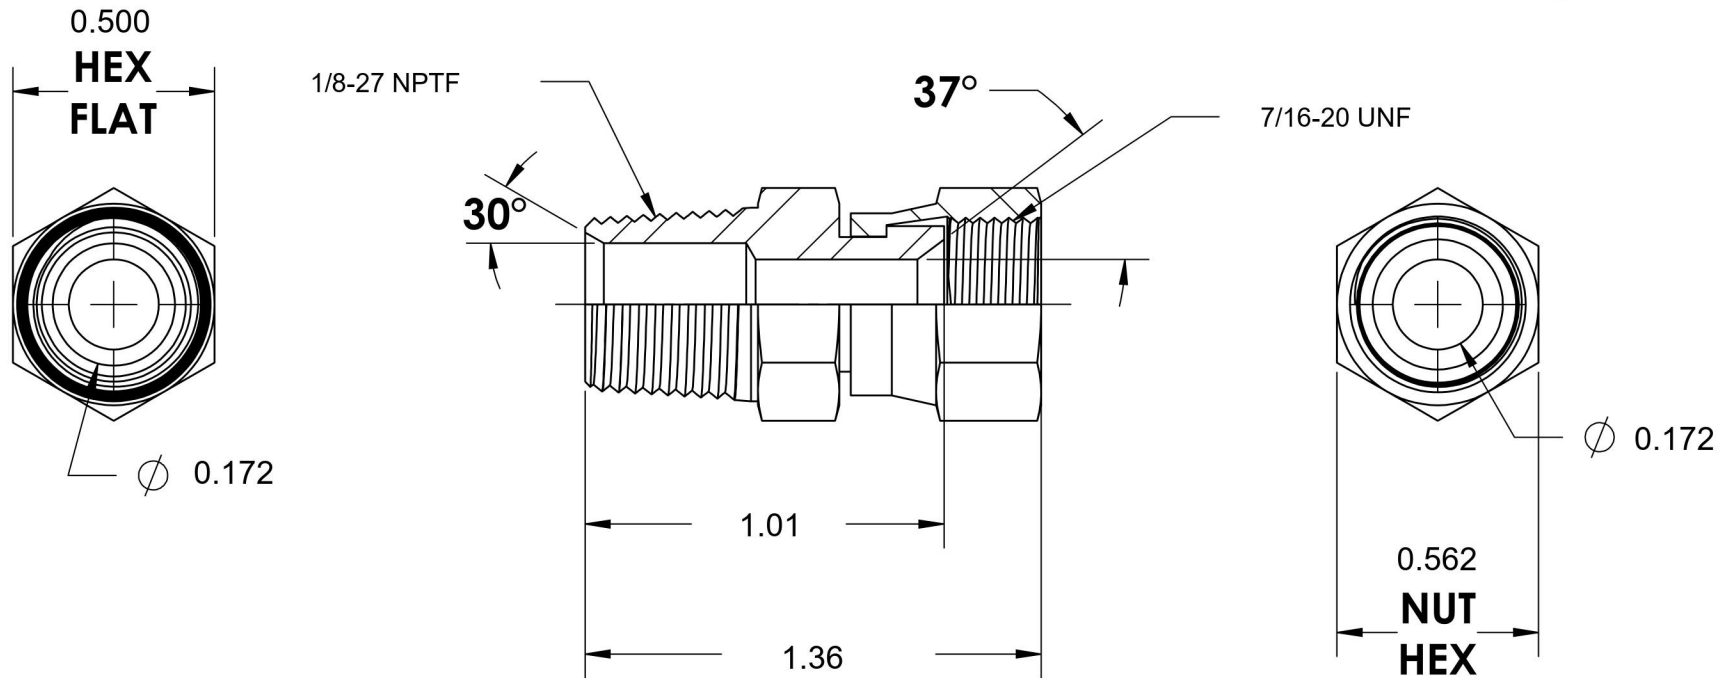

# 6505-02-04

Steel, SAE J514 37° Flare Swivel Male Connector, 1/8" Male NPTF 30° x 1/4" Female JIC Swivel

6701 Cochran Road  
Solon, Ohio 44139  
Phone: (440) 248-1880  
Toll Free: 1-888-331-1523

<b>Temperature Rating</b>	<b>Material</b>	<b>Industry Standards</b>	<b>Series</b>
-65°F to 500°F	C1045/12L14 Steel	SAE J514 , SAE J476 ASTM B633	6505
<b>Pressure Rating</b>	<b>Finish</b>		<b>Series Description</b>
6000 psi	Trivalent Zinc		SAE J514 37° Flare Swivel Male Connector