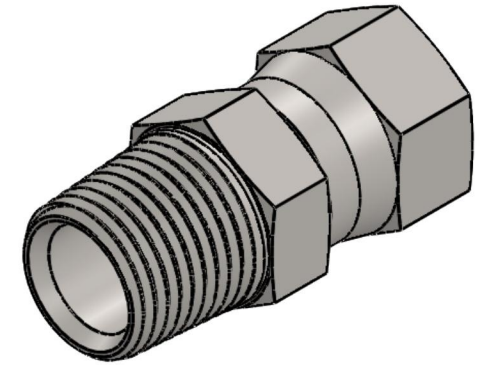

# 6505-02-04

Steel, SAE J514 37° Flare Swivel Male Connector, 1/8" Male NPTF 30° x 1/4" Female JIC Swivel

6701 Cochran Road  
Solon, Ohio 44139  
Phone: (440) 248-1880  
Toll Free: 1-888-331-1523

<b>Temperature Rating</b>	<b>Material</b>	<b>Industry Standards</b>	<b>Series</b>
-65°F to 500°F	C1045/12L14 Steel	SAE J514 , SAE J476 ASTM B633	6505
<b>Pressure Rating</b>	<b>Finish</b>		<b>Series Description</b>
6000 psi	Trivalent Zinc		SAE J514 37° Flare Swivel Male Connector