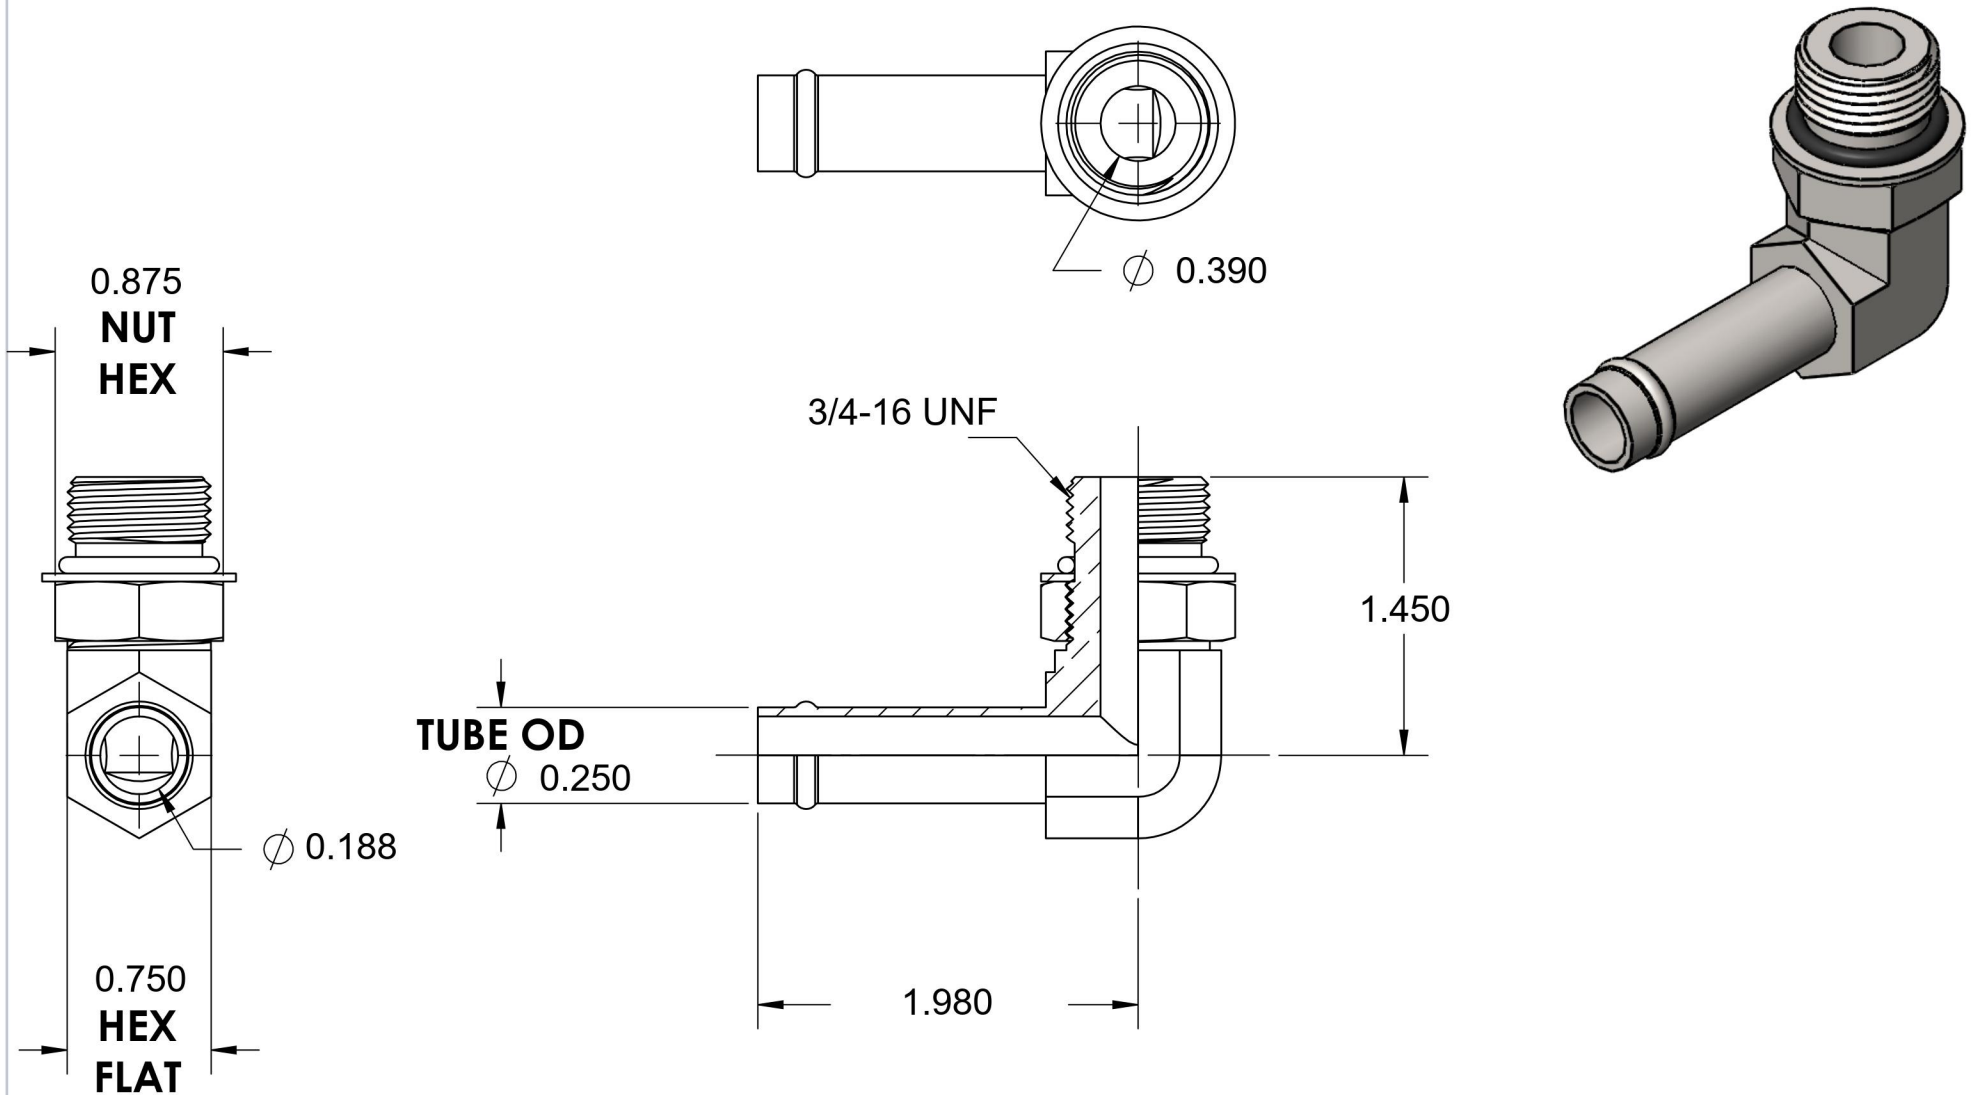

4601-04-08-NWO-FG

Steel, SAE J1231 Hose Bead 90° Adjustable Port Elbow, 1/4" Beaded Hose Barb x 3/4-16 Male Adjustable ORB

6701 Cochran Road
Solon, Ohio 44139
Phone: (440) 248-1880
Toll Free: 1-888-331-1523

Temperature Rating	Material	Industry Standards	Series
-40°F to 250°F	C1045 Steel	SAE J1231-2, SAE J1926-3 SAE J515, ASTM B633	4601-NWO-FG
Pressure Rating	Finish		Series Description
150 psi	Trivalent Zinc		SAE J1231 Hose Bead 90° Adjustable Port Elbow