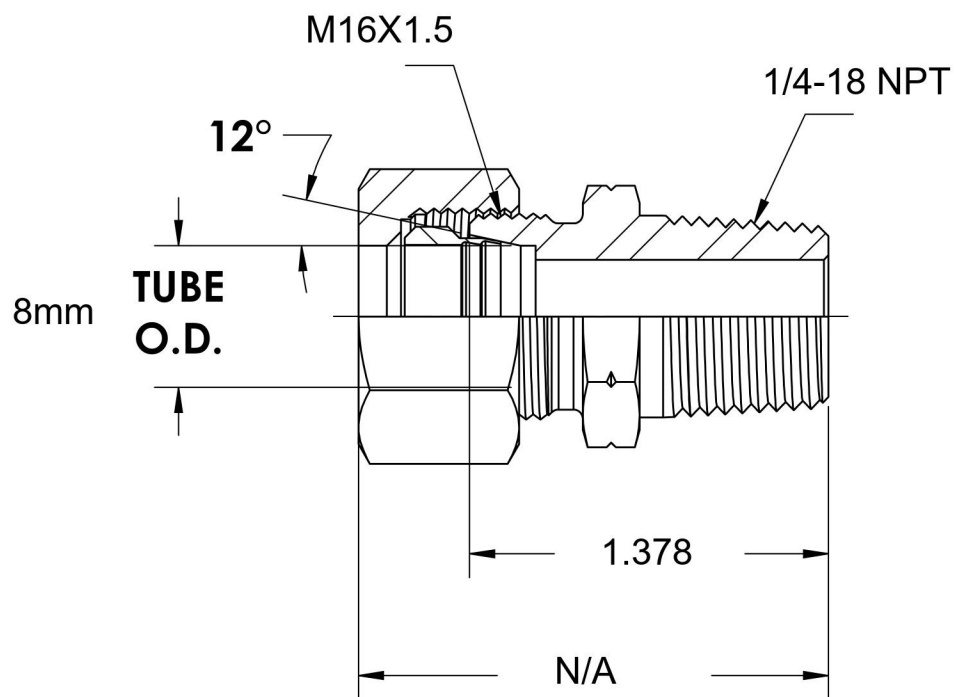

# D2404-S08-04-SS

Stainless Steel, DIN 2353 Male Connector, Heavy 8mm Tube OD x 1/4" NPT

6701 Cochran Road  
Solon, Ohio 44139  
Phone: (440) 248-1880  
Toll Free: 1-888-331-1523

**Temperature Rating**

-425°F to 1200°F

**Pressure Rating**

9137psi

**Material**

316Ti Stainless

**Finish**

Passivation

**Industry Standards**

DIN 2353, ISO 8434-1  
ANSI/ASME B1.20.1

**Series**

D2404

**Series Description**

DIN 2353 Flareless Tube  
Male Connector