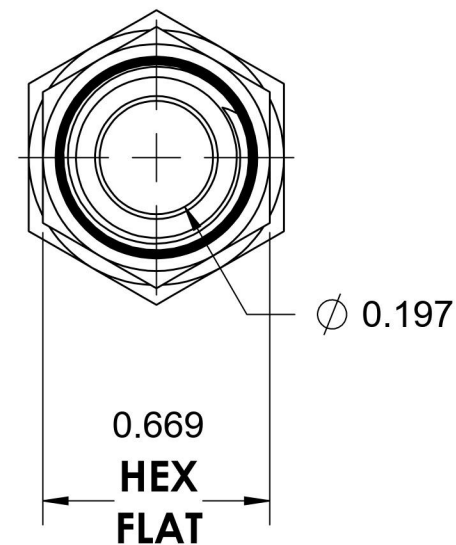

# D2404-S08-04-SS

Stainless Steel, DIN 2353 Male Connector, Heavy 8mm Tube OD x 1/4" NPT

6701 Cochran Road  
Solon, Ohio 44139  
Phone: (440) 248-1880  
Toll Free: 1-888-331-1523

**Temperature Rating**

-425°F to 1200°F

**Series**

D2404

**Series Description**

DIN 2353 Flareless Tube  
Male Connector