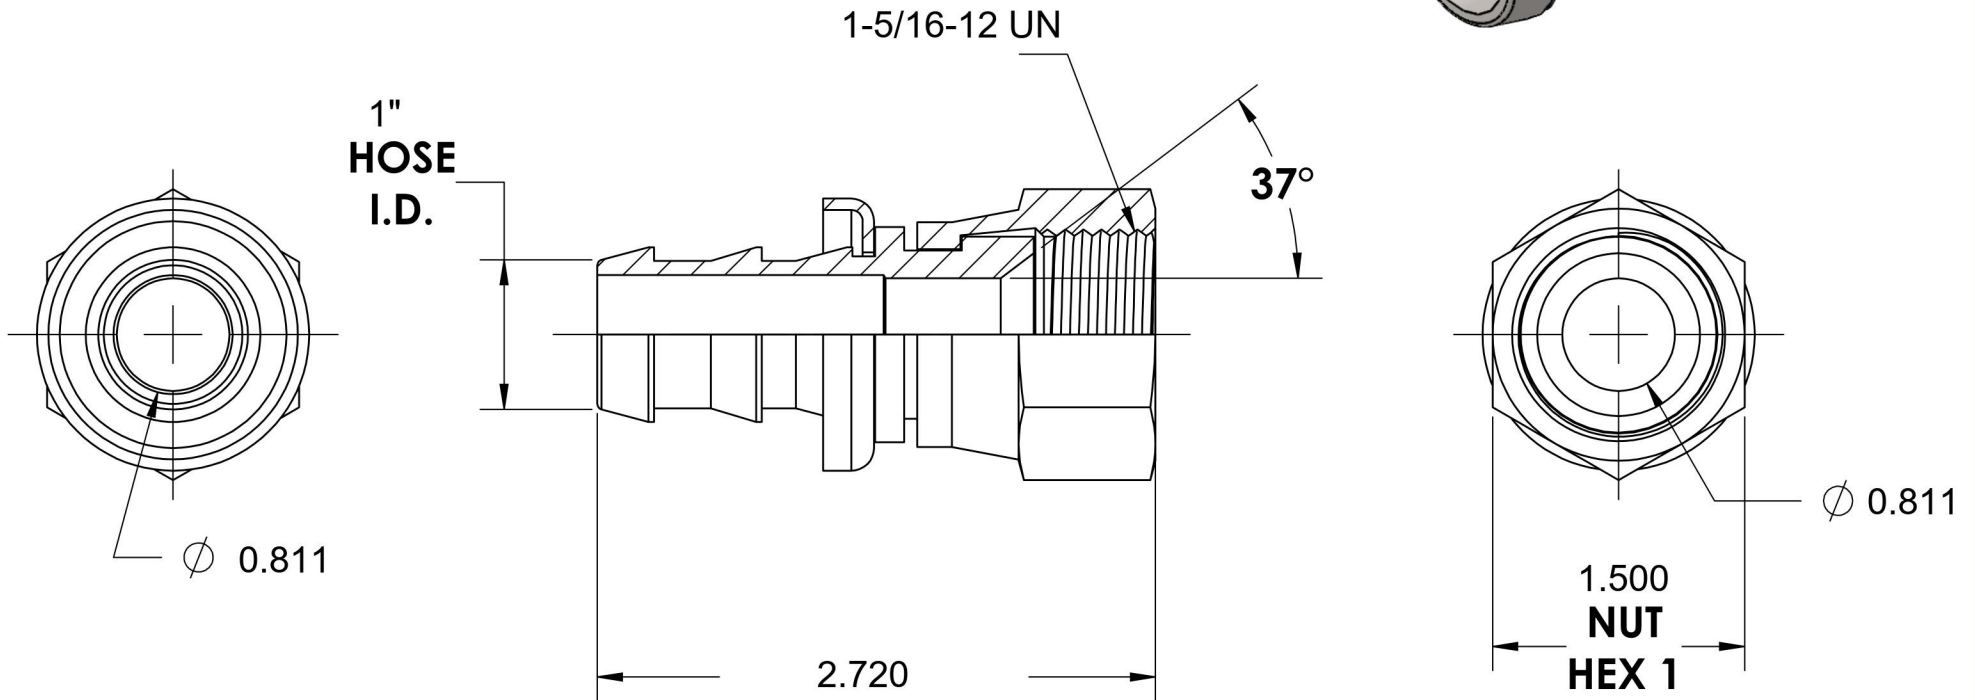

# 2111-16-16-SS

Stainless Steel, SAE J514 Push-Lok Swivel Hose Connector, 1" Push-Lok Hose Barb x 1" Female JIC Swivel

6701 Cochran Road  
Solon, Ohio 44139  
Phone: (440) 248-1880  
Toll Free: 1-888-331-1523

<b>Temperature Rating</b>	<b>Material</b>	<b>Industry Standards</b>	<b>Series</b>
-50°F to 185°F	316/316L Stainless Steel	SAE J514	2111-SS
<b>Pressure Rating</b>	<b>Finish</b>		<b>Series Description</b>
150 psi	Passivated		SAE J514 Push-Lok Swivel Hose Connector