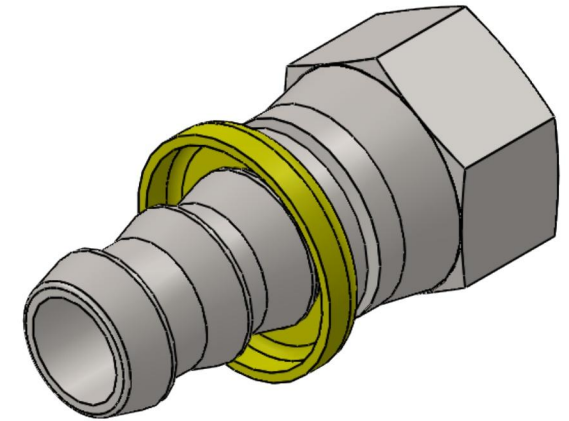

# 2111-16-16-SS

Stainless Steel, SAE J514 Push-Lok Swivel Hose Connector, 1" Push-Lok Hose Barb x 1" Female JIC Swivel

6701 Cochran Road  
Solon, Ohio 44139  
Phone: (440) 248-1880  
Toll Free: 1-888-331-1523

<b>Temperature Rating</b>	<b>Material</b>	<b>Industry Standards</b>	<b>Series</b>
-50°F to 185°F	316/316L Stainless Steel	SAE J514	2111-SS
<b>Pressure Rating</b>	<b>Finish</b>		<b>Series Description</b>
150 psi	Passivated		SAE J514 Push-Lok Swivel Hose Connector