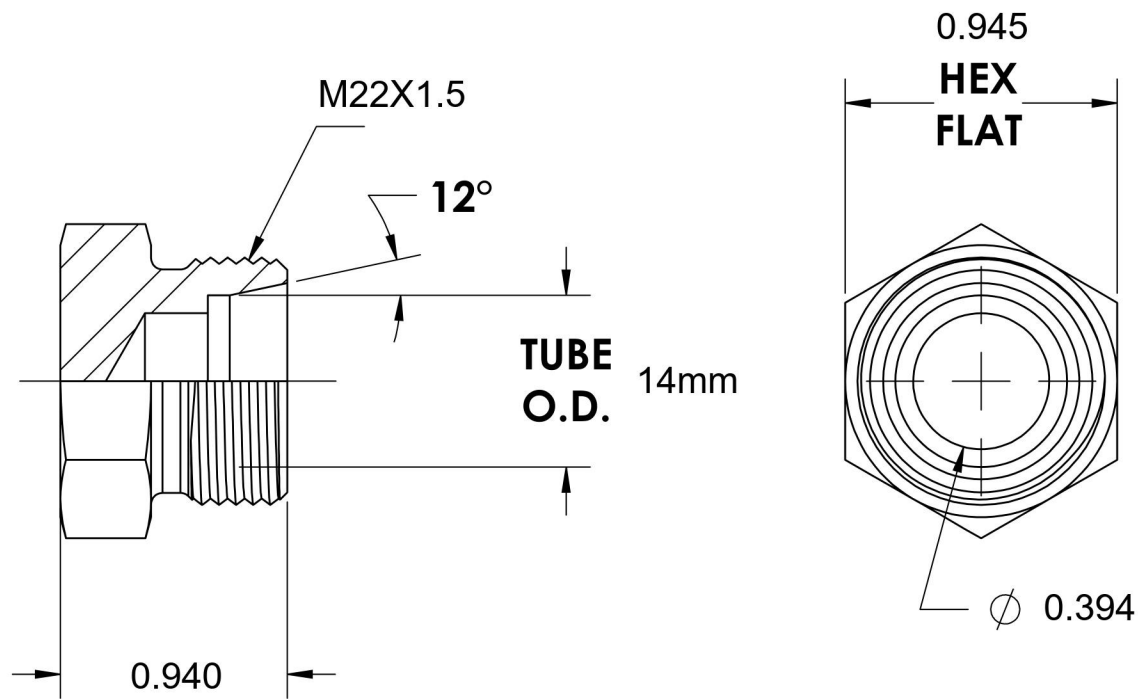

D2408-S14-X

Steel, DIN 2353 Plug, Heavy 14mm Tube OD, Body Only

6701 Cochran Road
Solon, Ohio 44139
Phone: (440) 248-1880
Toll Free: 1-888-331-1523

Temperature Rating

-65°F to 500°F

Pressure Rating

9137 psi

Material

C22 Steel

Finish

Zinc Nickel

Industry Standards

DIN 2353, ISO 8434-1

Series

D2408-X

Series Description

DIN 2353 Flareless
Tube Plug, Body Only