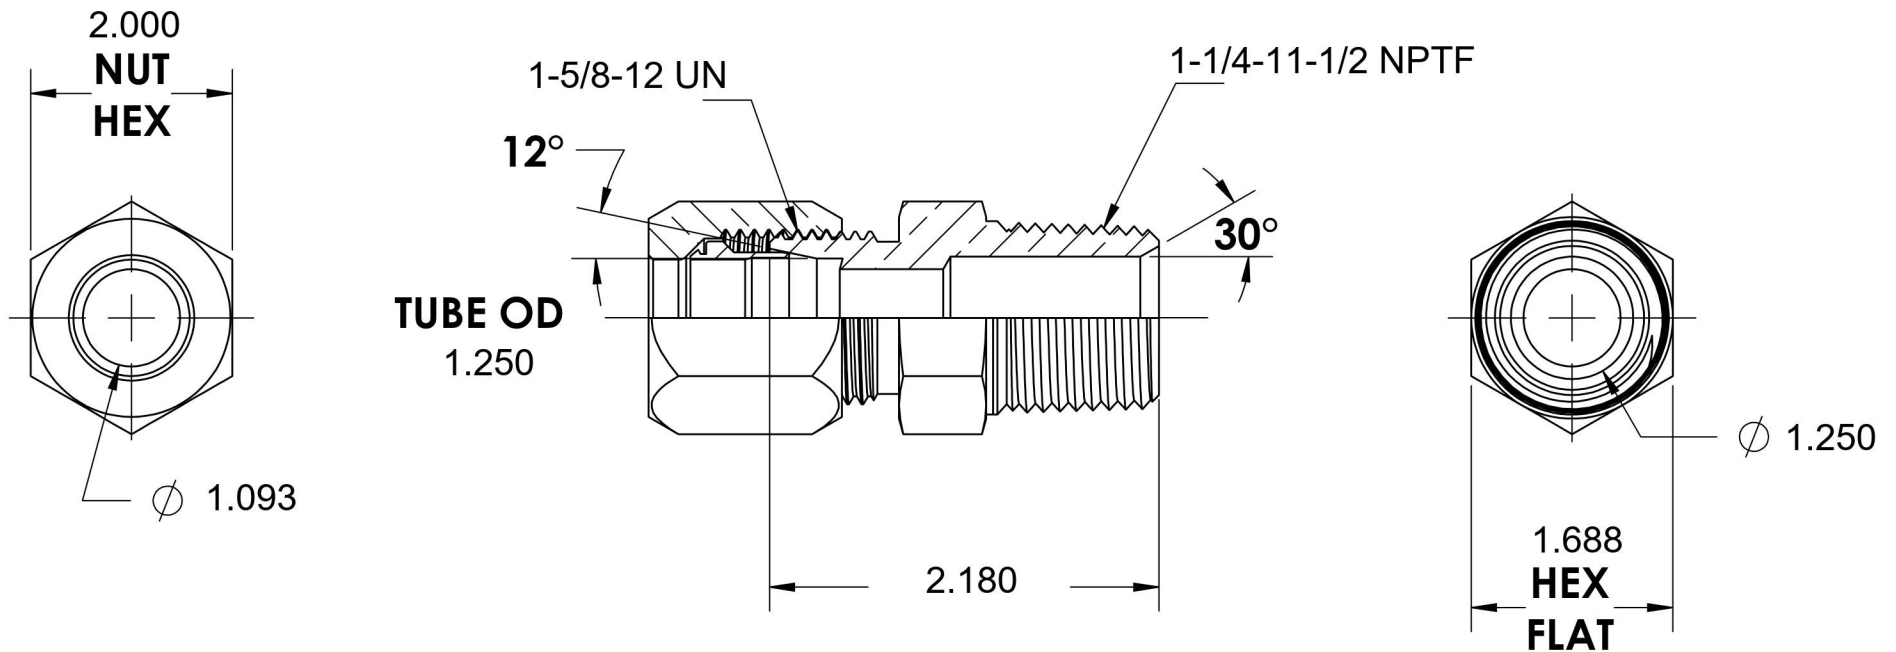

C2404-20-20-SS

Stainless Steel, SAE J514 Flareless Tube Male Connector, 1-1/4" Flareless Bite Type x 1-1/4" Male NPTF 30°

6701 Cochran Road
Solon, Ohio 44139
Phone: (440) 248-1880
Toll Free: 1-888-331-1523

Temperature Rating	Material	Industry Standards	Series
-425°F to 1200°F	316/316L Stainless Steel	SAE J514, SAE J476	C2404-SS
Pressure Rating	Finish		Series Description
2500 psi	Passivated		SAE J514 Flareless Tube Male Connector