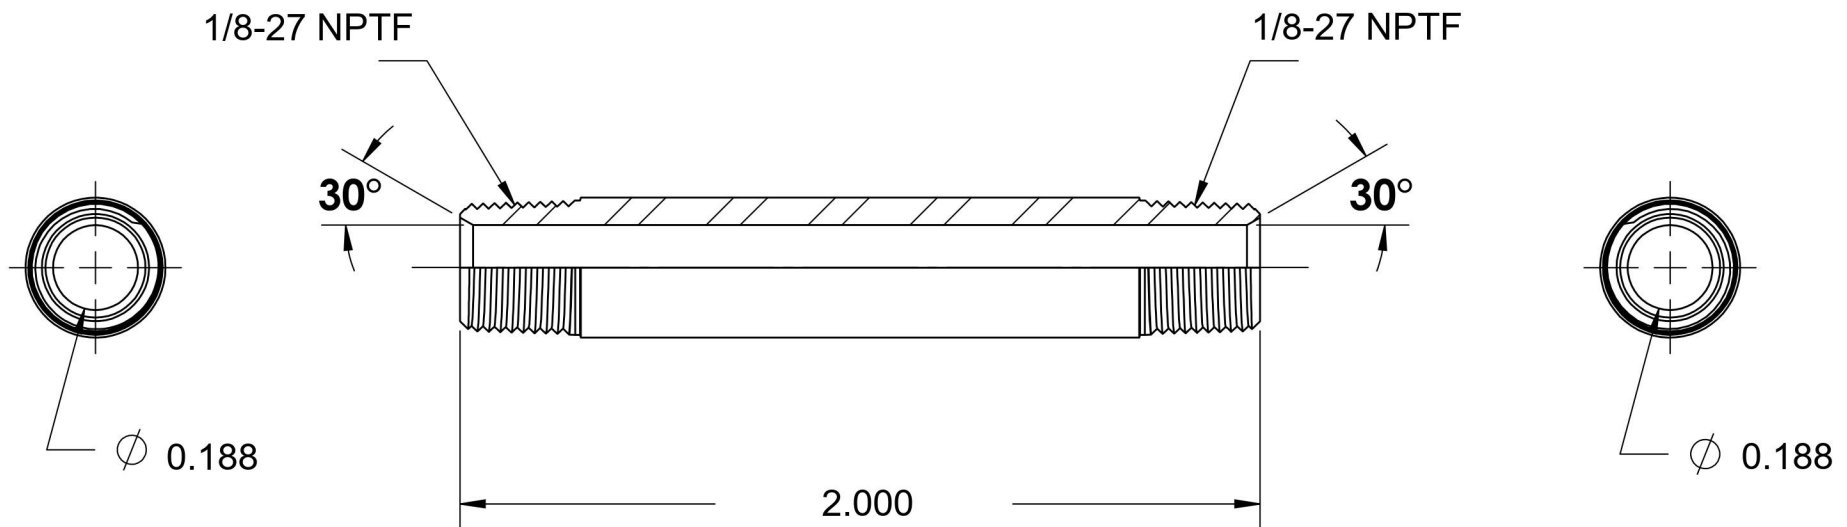

5404-N-02X2.000-SS

Stainless Steel, SAE J514 Pipe Long Nipple, 1/8" Male NPTF 30° x 1/8" Male NPTF 30°

6701 Cochran Road
Solon, Ohio 44139
Phone: (440) 248-1880
Toll Free: 1-888-331-1523

Temperature Rating	Material	Industry Standards	Series
-425°F to 1200°F	316/316L Stainless Steel	SAE J514, SAE J476	5404-N-SS
Pressure Rating	Finish		Series Description
7200 psi	Passivated		SAE J514 Pipe Long Nipple