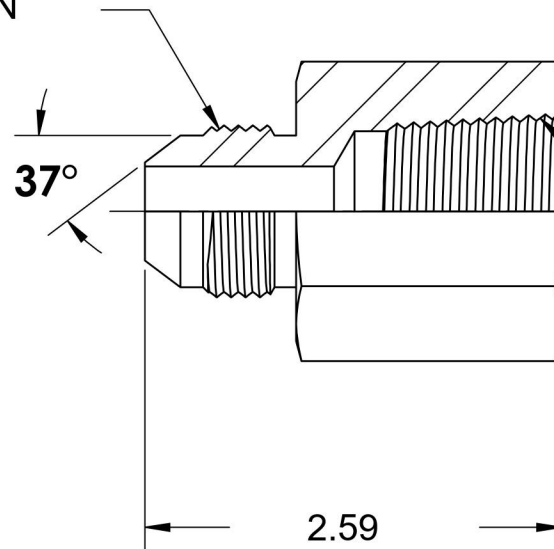

2405-24-20-SS

Stainless Steel, SAE J514 Flared Tube Female Connector, 1-1/2" Male JIC x 1-1/4" Female NPTF

1-7/8-12 UN

1-1/4-11-1/2 NPTF

6701 Cochran Road
Solon, Ohio 44139
Phone: (440) 248-1880
Toll Free: 1-888-331-1523

Temperature Rating

-425°F to 1200°F

Material

316/316L Stainless Steel

Industry Standards

SAE J514 , SAE J476

Series

2405-SS

Pressure Rating

2000 psi

Finish

Passivated

Series Description

SAE J514 Flared Tube
Female Connector