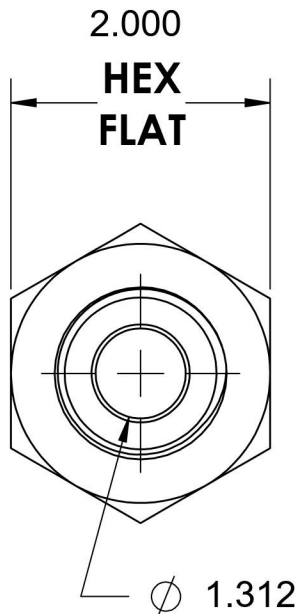

2405-24-20-SS

Stainless Steel, SAE J514 Flared Tube Female Connector, 1-1/2" Male JIC x 1-1/4" Female NPTF

1-7/8-12 UN

1-1/4-11-1/2 NPTF

6701 Cochran Road
Solon, Ohio 44139
Phone: (440) 248-1880
Toll Free: 1-888-331-1523