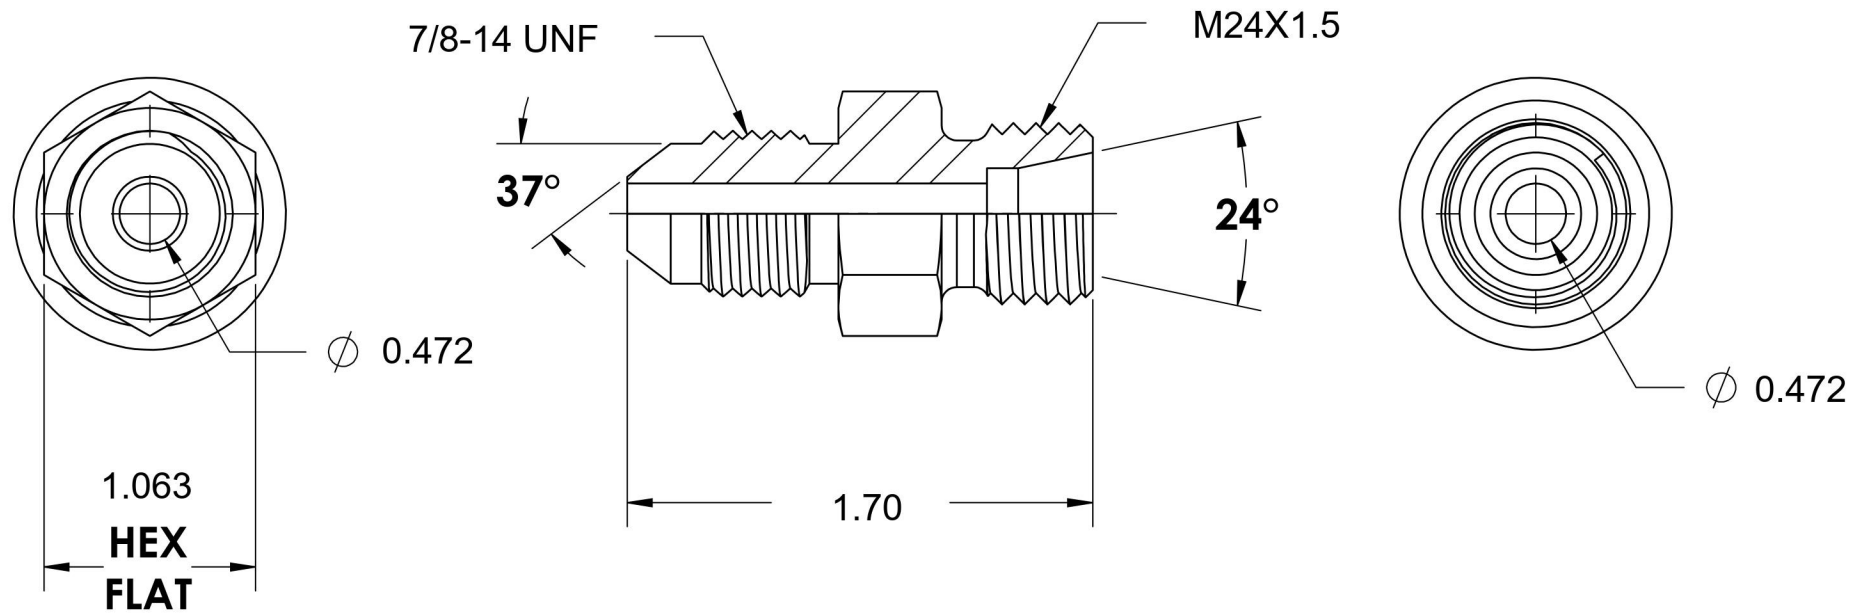

# 7005-10-S16-24

Steel, SAE J514 37° Flare/ISO 8434-1 Heavy Series Male Adapter, 5/8" Male JIC x M24X1.5 Male DIN

6701 Cochran Road  
Solon, Ohio 44139  
Phone: (440) 248-1880  
Toll Free: 1-888-331-1523