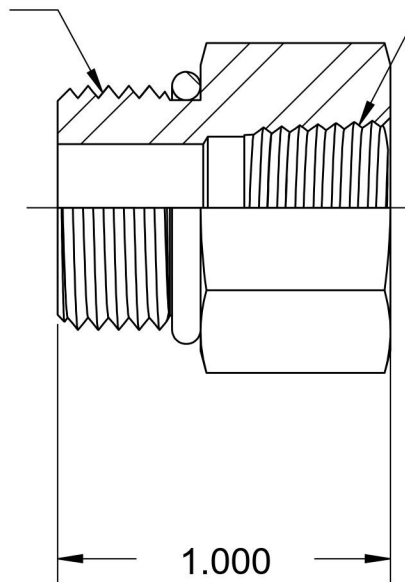

6405-20-16-O-SS

Stainless Steel, SAE J1926 O-Ring Boss Female Adapter, 1-5/8-12 Male ORB x 1-11-1/2" Female NPTF

1-5/8-12 UN

1-11-1/2 NPTF

1.000

6701 Cochran Road
Solon, Ohio 44139
Phone: (440) 248-1880
Toll Free: 1-888-331-1523

Temperature Rating

-40°F to 250°F

Pressure Rating

3600 psi

Material

316/316L Stainless Steel

Finish

Passivated