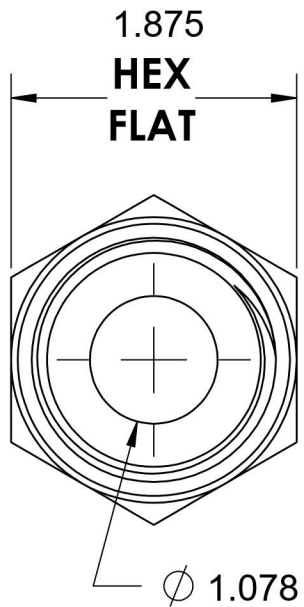

6405-20-16-O-SS

Stainless Steel, SAE J1926 O-Ring Boss Female Adapter, 1-5/8-12 Male ORB x 1-11-1/2" Female NPTF

1-5/8-12 UN

1-11-1/2 NPTF

1.000

6701 Cochran Road
Solon, Ohio 44139
Phone: (440) 248-1880
Toll Free: 1-888-331-1523